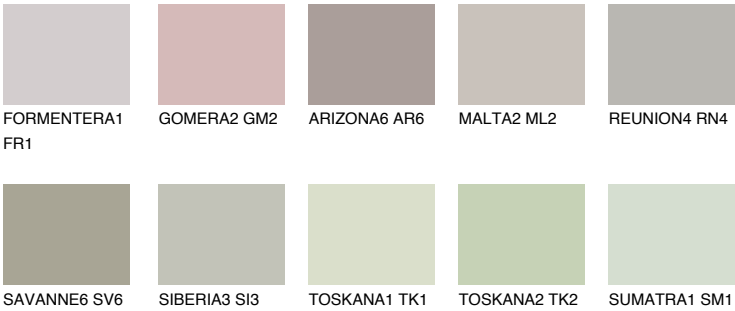

COLOUR DETAILS

NEBRASKA3 NB3

50% TSR 44%

Matching colours

COLOURS

INTENSE

For more information on plasters and paints, go to www.ceresit.ee

*The presented colours refer to plasters and paints offered by Ceresit. Due to the use of digital techniques, the presented colours might not represent the original ones, thus they cannot be considered as a reliable colour presentation. We recommend checking the authentic colour samples.