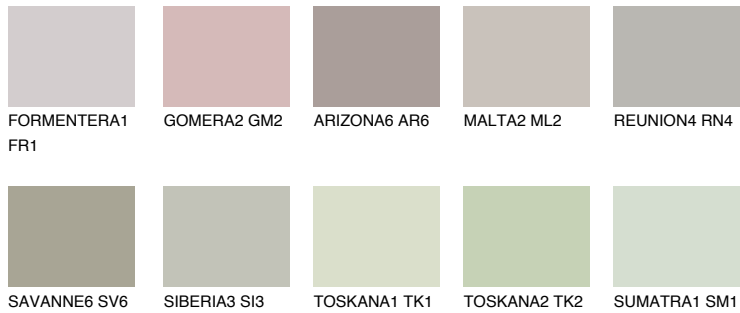

COLOUR DETAILS

NEBRASKA3 NB3

50% TSR 44%

Matching colours

COLOURS

INTENSE

For more information on plasters and paints, go to www.ceresit.ee

*The presented colours refer to plasters and paints offered by Ceresit. Due to the use of digital techniques, the presented colours might not represent the original ones, thus they cannot be considered as a reliable colour presentation. We recommend checking the authentic colour samples.