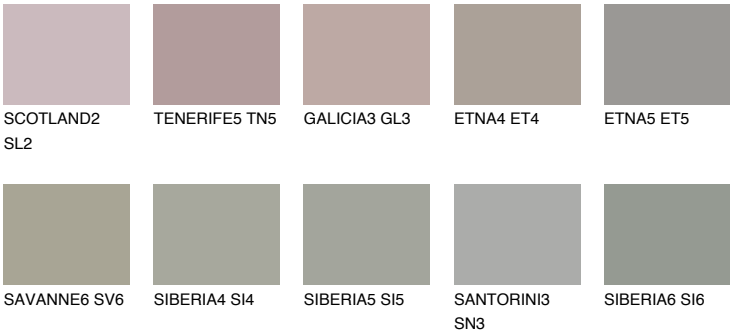

## NEBRASKA4 NB4

35% **TSR** 29%

### Matching colours

#### COLOURS

#### INTENSE

For more information on plasters and paints, go to  
[www.ceresit.ee](http://www.ceresit.ee)

\*The presented colours refer to plasters and paints offered by Ceresit. Due to the use of digital techniques, the presented colours might not represent the original ones, thus they cannot be considered as a reliable colour presentation. We recommend checking the authentic colour samples.