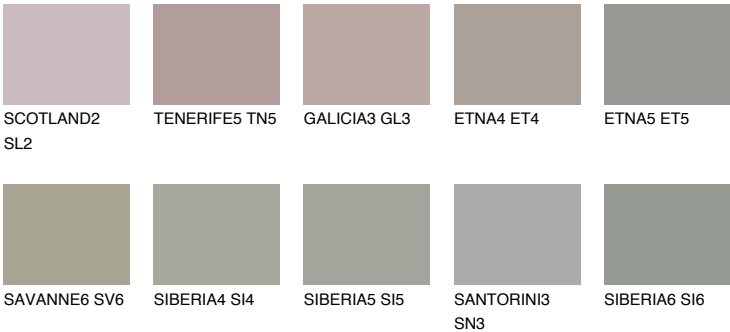

## NEBRASKA4 NB4

☀ 35%    **TSR** 29%

### Matching colours

#### COLOURS

#### INTENSE

For more information on plasters and paints, go to [www.ceresit.ee](http://www.ceresit.ee)

\*The presented colours refer to plasters and paints offered by Ceresit. Due to the use of digital techniques, the presented colours might not represent the original ones, thus they cannot be considered as a reliable colour presentation. We recommend checking the authentic colour samples.