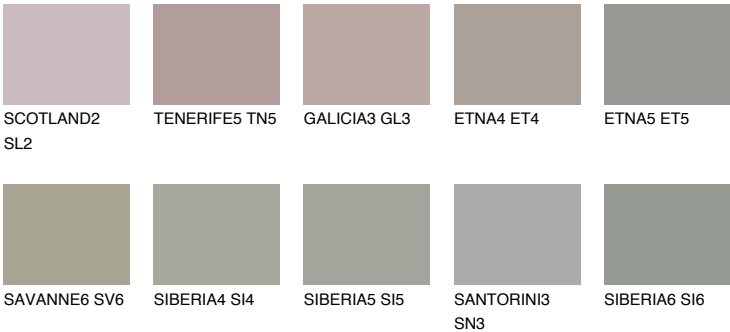

NEBRASKA4 NB4

35% TSR 29%

Matching colours

COLOURS

INTENSE

For more information on plasters and paints, go to www.ceresit.ee

*The presented colours refer to plasters and paints offered by Ceresit. Due to the use of digital techniques, the presented colours might not represent the original ones, thus they cannot be considered as a reliable colour presentation. We recommend checking the authentic colour samples.