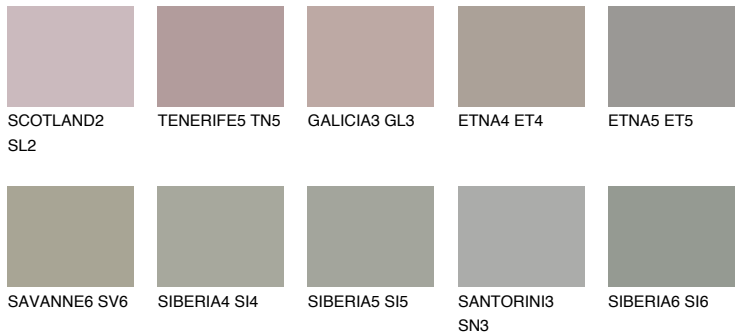

COLOUR DETAILS

NEBRASKA4 NB4

35% TSR 29%

Matching colours

COLOURS

INTENSE

For more information on plasters and paints, go to www.ceresit.ee

*The presented colours refer to plasters and paints offered by Ceresit. Due to the use of digital techniques, the presented colours might not represent the original ones, thus they cannot be considered as a reliable colour presentation. We recommend checking the authentic colour samples.