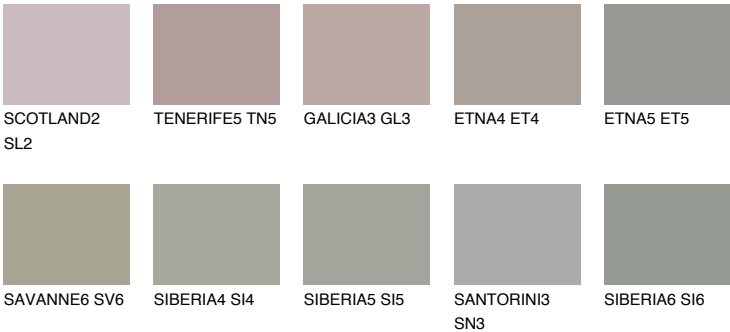

NEBRASKA4 NB4

35% **TSR** 29%

Matching colours

COLOURS

INTENSE

For more information on plasters and paints, go to www.ceresit.ee

*The presented colours refer to plasters and paints offered by Ceresit. Due to the use of digital techniques, the presented colours might not represent the original ones, thus they cannot be considered as a reliable colour presentation. We recommend checking the authentic colour samples.