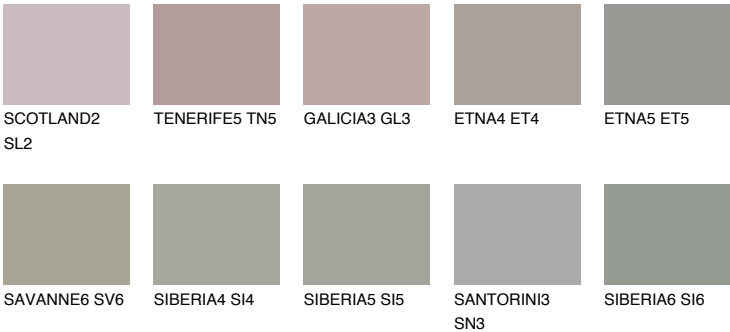

NEBRASKA4 NB4

☀ 35% **TSR** 29%

Matching colours

COLOURS

INTENSE

For more information on plasters and paints, go to www.ceresit.ee

*The presented colours refer to plasters and paints offered by Ceresit. Due to the use of digital techniques, the presented colours might not represent the original ones, thus they cannot be considered as a reliable colour presentation. We recommend checking the authentic colour samples.