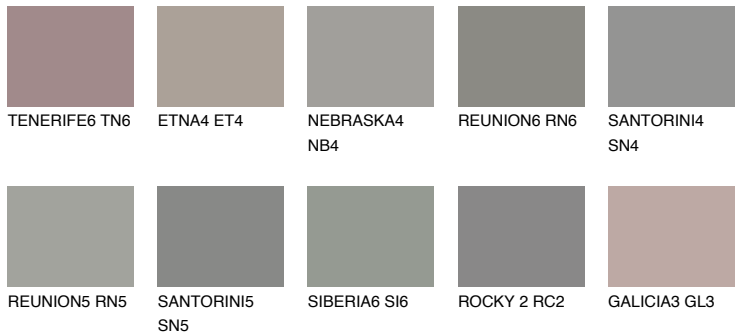

# COLOUR DETAILS

### Matching colours

#### COLOURS

#### INTENSE

For more information on plasters and paints, go to [www.ceresit.ee](http://www.ceresit.ee)

\*The presented colours refer to plasters and paints offered by Ceresit. Due to the use of digital techniques, the presented colours might not represent the original ones, thus they cannot be considered as a reliable colour presentation. We recommend checking the authentic colour samples.