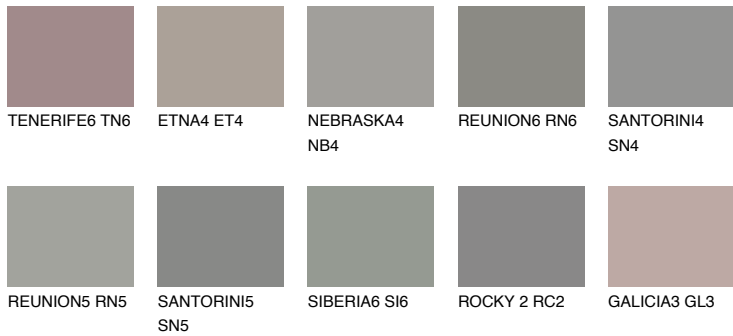

COLOUR DETAILS

NEBRASKA5 NB5

☀ 22% **TSR 18%**

Matching colours

COLOURS

INTENSE

For more information on plasters and paints, go to www.ceresit.ee

*The presented colours refer to plasters and paints offered by Ceresit. Due to the use of digital techniques, the presented colours might not represent the original ones, thus they cannot be considered as a reliable colour presentation. We recommend checking the authentic colour samples.