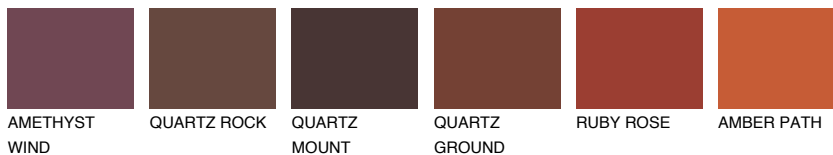

COLOUR DETAILS

NEBRASKA5 NB5

☀ 22% **TSR** 18%

Matching colours

COLOURS

INTENSE

For more information on plasters and paints, go to www.ceresit.ee

*The presented colours refer to plasters and paints offered by Ceresit. Due to the use of digital techniques, the presented colours might not represent the original ones, thus they cannot be considered as a reliable colour presentation. We recommend checking the authentic colour samples.