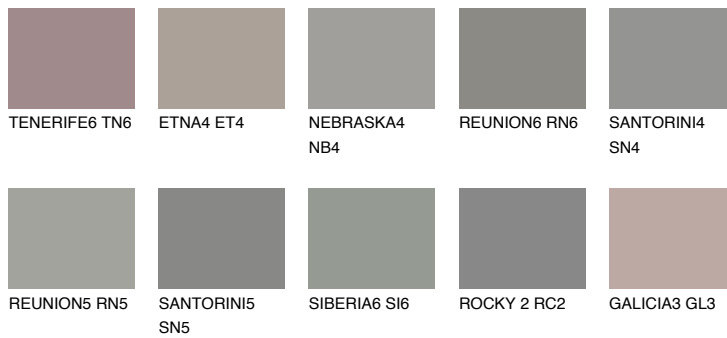

COLOUR DETAILS

NEBRASKA5 NB5

☀ 22% **TSR** 18%

Matching colours

COLOURS

INTENSE

For more information on plasters and paints, go to www.ceresit.ee

*The presented colours refer to plasters and paints offered by Ceresit. Due to the use of digital techniques, the presented colours might not represent the original ones, thus they cannot be considered as a reliable colour presentation. We recommend checking the authentic colour samples.