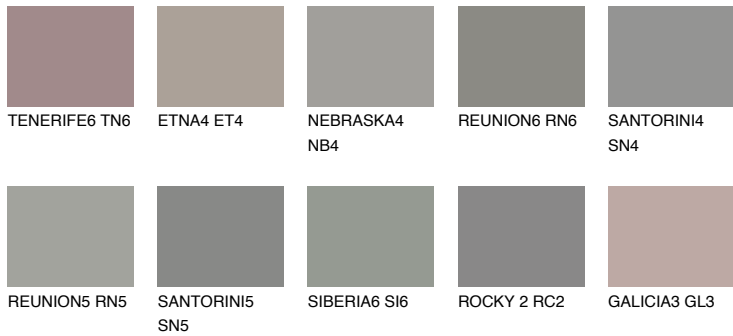

COLOUR DETAILS

NEBRASKA5 NB5

☀ 22% **TSR** 18%

Matching colours

COLOURS

INTENSE

For more information on plasters and paints, go to www.ceresit.ee

*The presented colours refer to plasters and paints offered by Ceresit. Due to the use of digital techniques, the presented colours might not represent the original ones, thus they cannot be considered as a reliable colour presentation. We recommend checking the authentic colour samples.