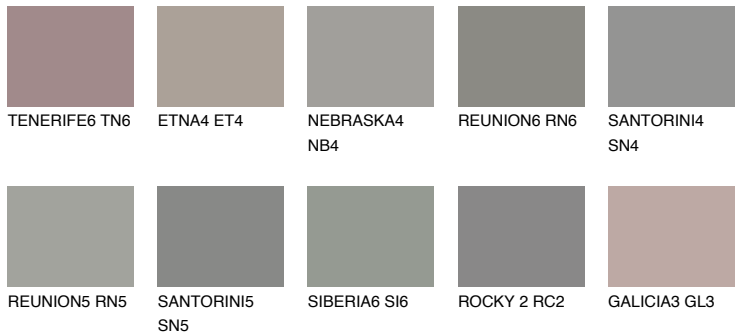

COLOUR DETAILS

NEBRASKA5 NB5

☀ 22% **TSR 18%**

Matching colours

COLOURS

INTENSE

For more information on plasters and paints, go to www.ceresit.ee

*The presented colours refer to plasters and paints offered by Ceresit. Due to the use of digital techniques, the presented colours might not represent the original ones, thus they cannot be considered as a reliable colour presentation. We recommend checking the authentic colour samples.