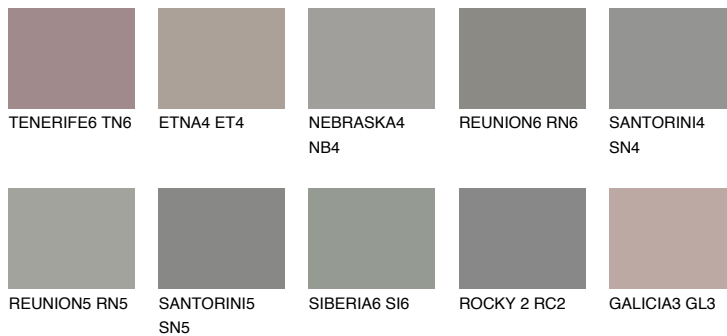

COLOUR DETAILS

NEBRASKA5 NB5

☀ 22% **TSR 18%**

Matching colours

COLOURS

INTENSE

For more information on plasters and paints, go to www.ceresit.ee

*The presented colours refer to plasters and paints offered by Ceresit. Due to the use of digital techniques, the presented colours might not represent the original ones, thus they cannot be considered as a reliable colour presentation. We recommend checking the authentic colour samples.