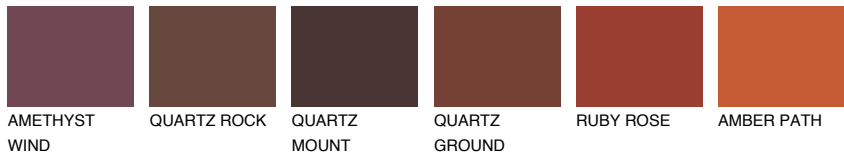

COLOUR DETAILS

NEBRASKA5 NB5

☀ 22% **TSR 18%**

Matching colours

COLOURS

INTENSE

For more information on plasters and paints, go to www.ceresit.ee

*The presented colours refer to plasters and paints offered by Ceresit. Due to the use of digital techniques, the presented colours might not represent the original ones, thus they cannot be considered as a reliable colour presentation. We recommend checking the authentic colour samples.