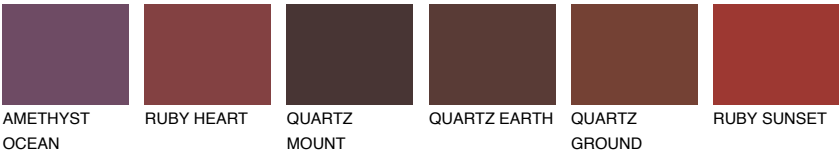

COLOUR DETAILS

NEBRASKA6 NB6

16% **TSR** 13%

Matching colours

COLOURS

INTENSE

For more information on plasters and paints, go to www.ceresit.ee

*The presented colours refer to plasters and paints offered by Ceresit. Due to the use of digital techniques, the presented colours might not represent the original ones, thus they cannot be considered as a reliable colour presentation. We recommend checking the authentic colour samples.