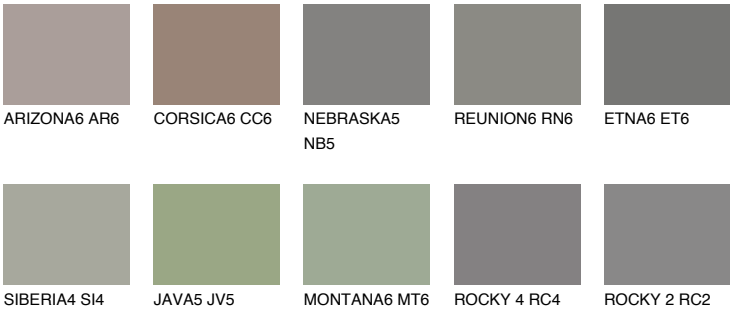

COLOUR DETAILS

NEBRASKA6 NB6

16% **TSR** 13%

Matching colours

COLOURS

INTENSE

For more information on plasters and paints, go to www.ceresit.ee

*The presented colours refer to plasters and paints offered by Ceresit. Due to the use of digital techniques, the presented colours might not represent the original ones, thus they cannot be considered as a reliable colour presentation. We recommend checking the authentic colour samples.