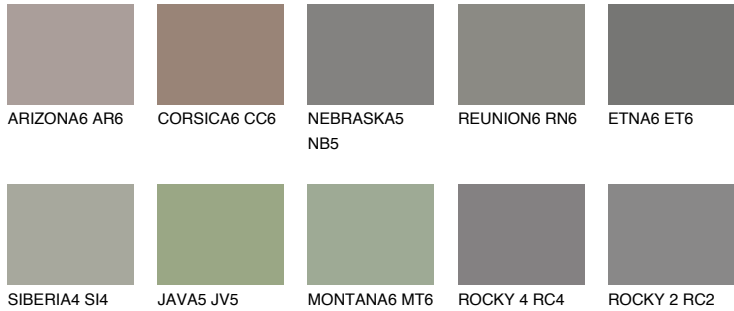

COLOUR DETAILS

NEBRASKA6 NB6

16% **TSR** 13%

Matching colours

COLOURS

INTENSE

For more information on plasters and paints, go to www.ceresit.ee

*The presented colours refer to plasters and paints offered by Ceresit. Due to the use of digital techniques, the presented colours might not represent the original ones, thus they cannot be considered as a reliable colour presentation. We recommend checking the authentic colour samples.