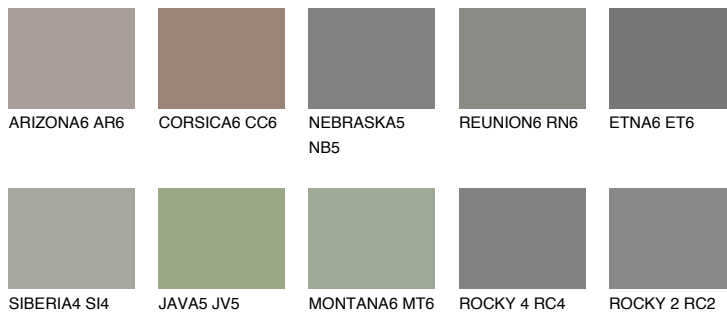

COLOUR DETAILS

NEBRASKA6 NB6

16% **TSR** 13%

Matching colours

COLOURS

INTENSE

For more information on plasters and paints, go to www.ceresit.ee

*The presented colours refer to plasters and paints offered by Ceresit. Due to the use of digital techniques, the presented colours might not represent the original ones, thus they cannot be considered as a reliable colour presentation. We recommend checking the authentic colour samples.