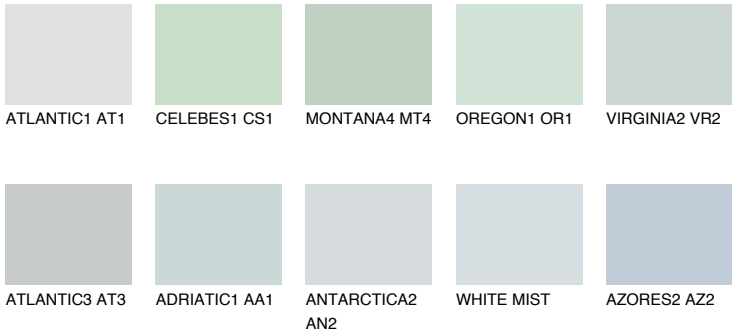

## VIRGINIA1 VR1

71% **TSR** 71%

### Matching colours

#### COLOURS

#### INTENSE

For more information on plasters and paints, go to [www.ceresit.ee](http://www.ceresit.ee)

\*The presented colours refer to plasters and paints offered by Ceresit. Due to the use of digital techniques, the presented colours might not represent the original ones, thus they cannot be considered as a reliable colour presentation. We recommend checking the authentic colour samples.