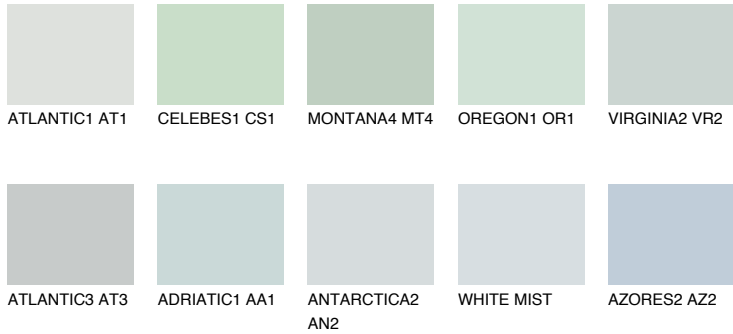

# COLOUR DETAILS

## VIRGINIA1 VR1

71% TSR 71%

### Matching colours

#### COLOURS