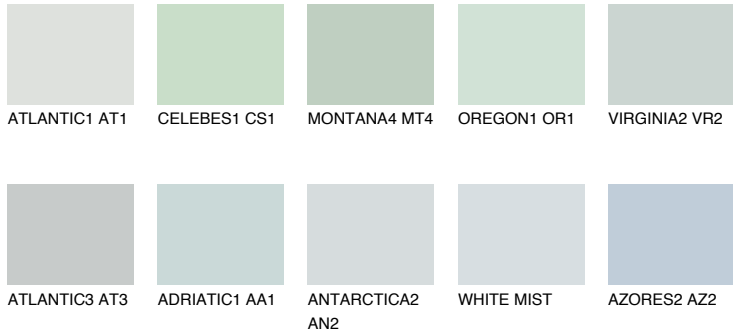

COLOUR DETAILS

VIRGINIA1 VR1

71% TSR 71%

Matching colours

COLOURS

INTENSE

For more information on plasters and paints, go to www.ceresit.ee

*The presented colours refer to plasters and paints offered by Ceresit. Due to the use of digital techniques, the presented colours might not represent the original ones, thus they cannot be considered as a reliable colour presentation. We recommend checking the authentic colour samples.