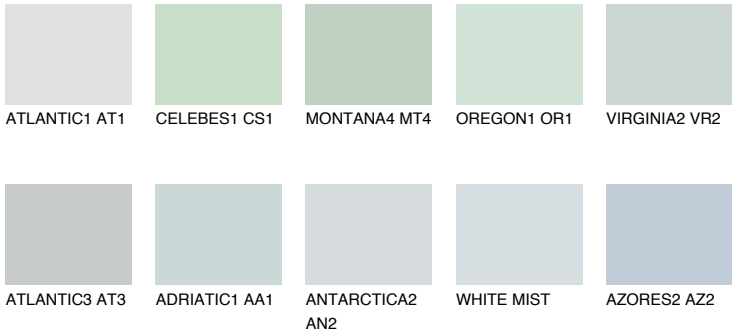

VIRGINIA1 VR1

71% **TSR** 71%

Matching colours

COLOURS

INTENSE

For more information on plasters and paints, go to www.ceresit.ee

*The presented colours refer to plasters and paints offered by Ceresit. Due to the use of digital techniques, the presented colours might not represent the original ones, thus they cannot be considered as a reliable colour presentation. We recommend checking the authentic colour samples.