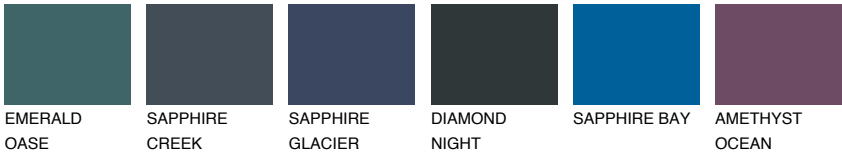

VIRGINIA2 VR2

65% TSR 62%

Matching colours

COLOURS

INTENSE

For more information on plasters and paints, go to www.ceresit.ee

*The presented colours refer to plasters and paints offered by Ceresit. Due to the use of digital techniques, the presented colours might not represent the original ones, thus they cannot be considered as a reliable colour presentation. We recommend checking the authentic colour samples.