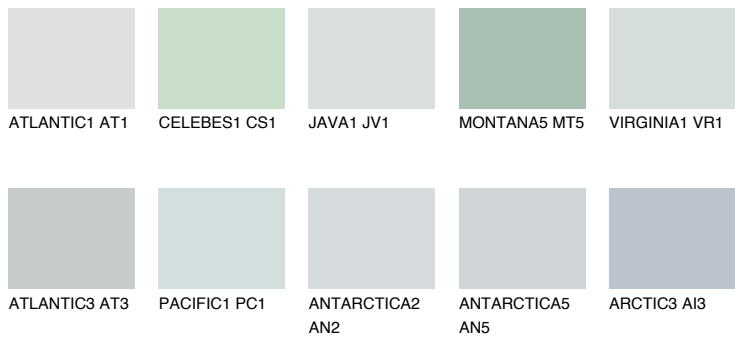

VIRGINIA2 VR2

65% TSR 62%

Matching colours

COLOURS

INTENSE

For more information on plasters and paints, go to www.ceresit.ee

*The presented colours refer to plasters and paints offered by Ceresit. Due to the use of digital techniques, the presented colours might not represent the original ones, thus they cannot be considered as a reliable colour presentation. We recommend checking the authentic colour samples.