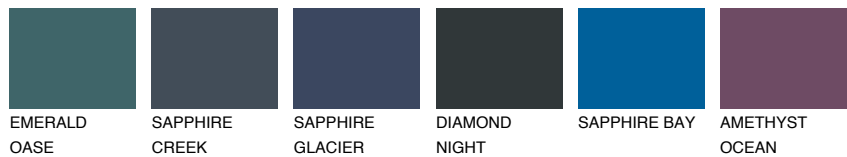

VIRGINIA2 VR2

65% TSR 62%

Matching colours

COLOURS

INTENSE

For more information on plasters and paints, go to www.ceresit.ee

*The presented colours refer to plasters and paints offered by Ceresit. Due to the use of digital techniques, the presented colours might not represent the original ones, thus they cannot be considered as a reliable colour presentation. We recommend checking the authentic colour samples.