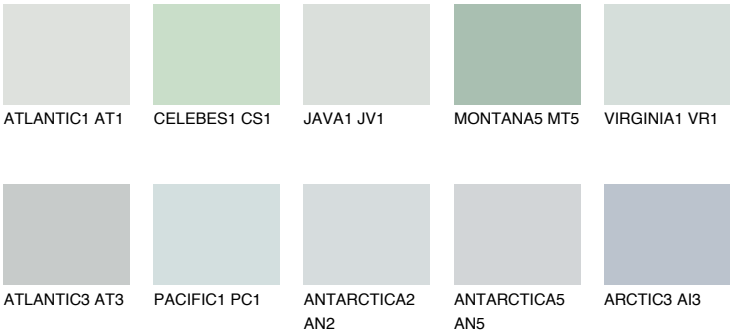

VIRGINIA2 VR2

65% TSR 62%

Matching colours

COLOURS

INTENSE

For more information on plasters and paints, go to www.ceresit.ee

*The presented colours refer to plasters and paints offered by Ceresit. Due to the use of digital techniques, the presented colours might not represent the original ones, thus they cannot be considered as a reliable colour presentation. We recommend checking the authentic colour samples.