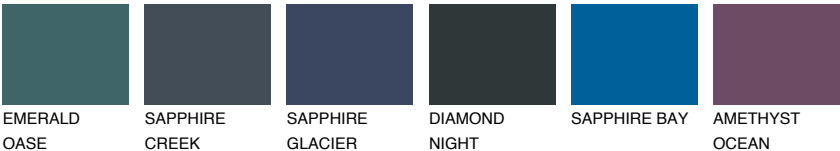

VIRGINIA2 VR2

65% TSR 62%

Matching colours

COLOURS

INTENSE

For more information on plasters and paints, go to www.ceresit.ee

*The presented colours refer to plasters and paints offered by Ceresit. Due to the use of digital techniques, the presented colours might not represent the original ones, thus they cannot be considered as a reliable colour presentation. We recommend checking the authentic colour samples.