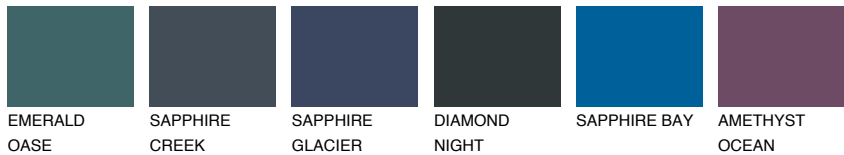

COLOUR DETAILS

VIRGINIA2 VR2

65% TSR 62%

Matching colours

COLOURS

INTENSE

For more information on plasters and paints, go to www.ceresit.ee

*The presented colours refer to plasters and paints offered by Ceresit. Due to the use of digital techniques, the presented colours might not represent the original ones, thus they cannot be considered as a reliable colour presentation. We recommend checking the authentic colour samples.