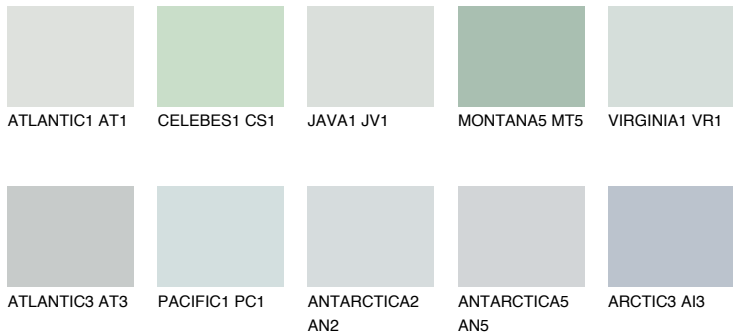

# COLOUR DETAILS

## VIRGINIA2 VR2

65% TSR 62%

### Matching colours

#### COLOURS