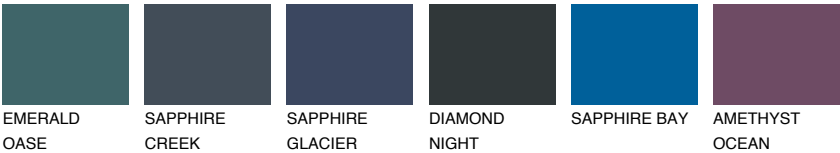

VIRGINIA2 VR2

65% TSR 62%

Matching colours

COLOURS

INTENSE

For more information on plasters and paints, go to www.ceresit.ee

*The presented colours refer to plasters and paints offered by Ceresit. Due to the use of digital techniques, the presented colours might not represent the original ones, thus they cannot be considered as a reliable colour presentation. We recommend checking the authentic colour samples.