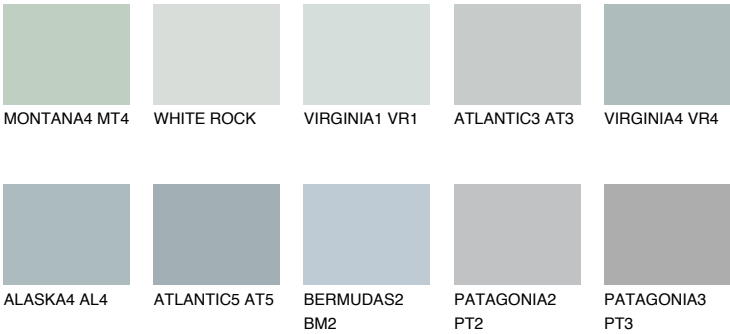

## VIRGINIA3 VR3

55% TSR 52%

### Matching colours

#### COLOURS

#### INTENSE

For more information on plasters and paints, go to [www.ceresit.ee](http://www.ceresit.ee)

\*The presented colours refer to plasters and paints offered by Ceresit. Due to the use of digital techniques, the presented colours might not represent the original ones, thus they cannot be considered as a reliable colour presentation. We recommend checking the authentic colour samples.