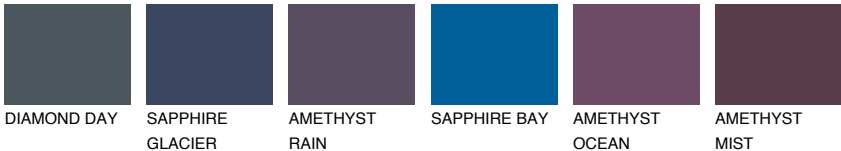

VIRGINIA3 VR3

55% TSR 52%

Matching colours

COLOURS

INTENSE

For more information on plasters and paints, go to www.ceresit.ee

*The presented colours refer to plasters and paints offered by Ceresit. Due to the use of digital techniques, the presented colours might not represent the original ones, thus they cannot be considered as a reliable colour presentation. We recommend checking the authentic colour samples.