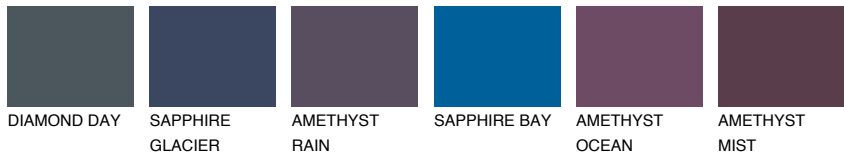

COLOUR DETAILS

VIRGINIA3 VR3

55% TSR 52%

Matching colours

COLOURS

INTENSE

For more information on plasters and paints, go to www.ceresit.ee

*The presented colours refer to plasters and paints offered by Ceresit. Due to the use of digital techniques, the presented colours might not represent the original ones, thus they cannot be considered as a reliable colour presentation. We recommend checking the authentic colour samples.