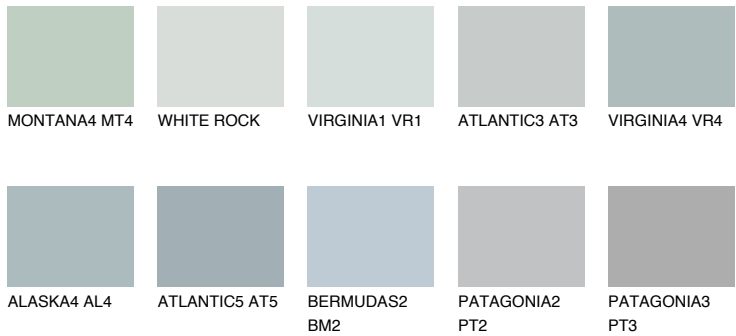

COLOUR DETAILS

VIRGINIA3 VR3

55% TSR 52%

Matching colours

COLOURS

INTENSE

For more information on plasters and paints, go to www.ceresit.ee

*The presented colours refer to plasters and paints offered by Ceresit. Due to the use of digital techniques, the presented colours might not represent the original ones, thus they cannot be considered as a reliable colour presentation. We recommend checking the authentic colour samples.