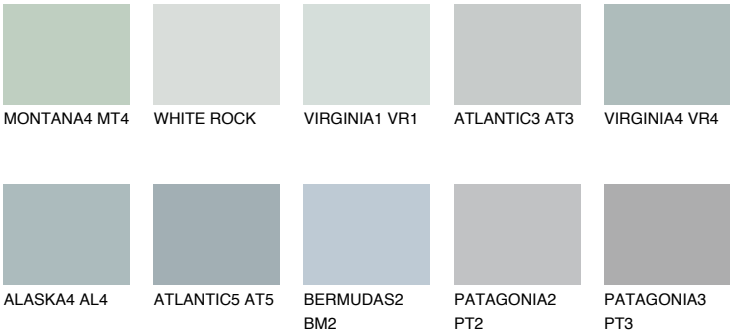

VIRGINIA3 VR3

55% TSR 52%

Matching colours

COLOURS

INTENSE

For more information on plasters and paints, go to www.ceresit.ee

*The presented colours refer to plasters and paints offered by Ceresit. Due to the use of digital techniques, the presented colours might not represent the original ones, thus they cannot be considered as a reliable colour presentation. We recommend checking the authentic colour samples.