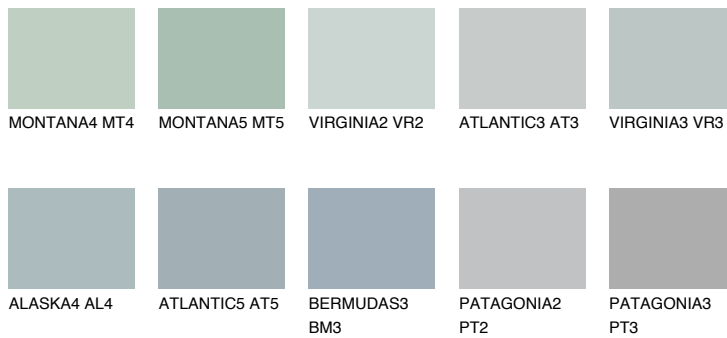

# COLOUR DETAILS

## VIRGINIA4 VR4

49% TSR 43%

### Matching colours

#### COLOURS