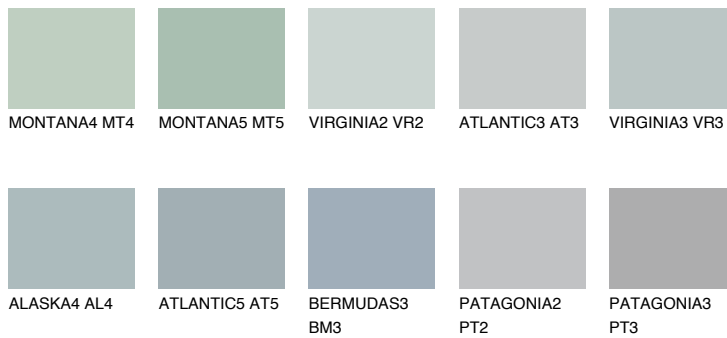

## VIRGINIA4 VR4

49% **TSR** 43%

### Matching colours

#### COLOURS

#### INTENSE

For more information on plasters and paints, go to [www.ceresit.ee](http://www.ceresit.ee)

\*The presented colours refer to plasters and paints offered by Ceresit. Due to the use of digital techniques, the presented colours might not represent the original ones, thus they cannot be considered as a reliable colour presentation. We recommend checking the authentic colour samples.