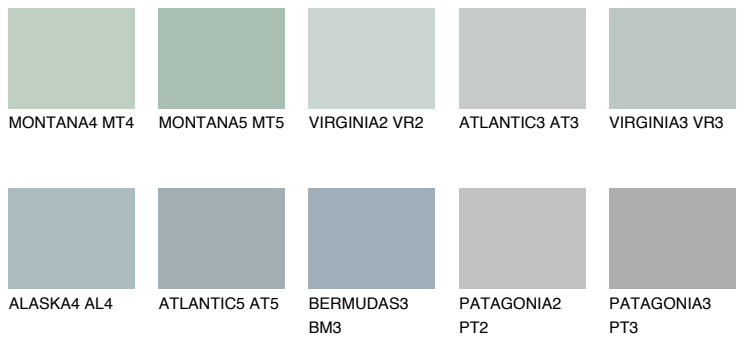

# COLOUR DETAILS

## VIRGINIA4 VR4

49% TSR 43%

### Matching colours

#### COLOURS