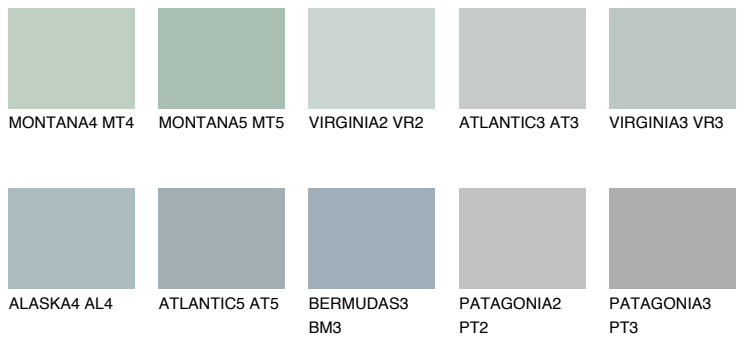

COLOUR DETAILS

VIRGINIA4 VR4

49% TSR 43%

Matching colours

COLOURS

INTENSE

For more information on plasters and paints, go to www.ceresit.ee

*The presented colours refer to plasters and paints offered by Ceresit. Due to the use of digital techniques, the presented colours might not represent the original ones, thus they cannot be considered as a reliable colour presentation. We recommend checking the authentic colour samples.