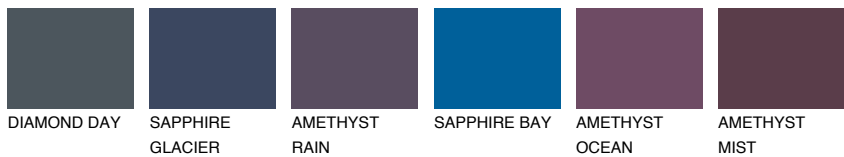

COLOUR DETAILS

VIRGINIA4 VR4

49% TSR 43%

Matching colours

COLOURS

INTENSE

For more information on plasters and paints, go to www.ceresit.ee

*The presented colours refer to plasters and paints offered by Ceresit. Due to the use of digital techniques, the presented colours might not represent the original ones, thus they cannot be considered as a reliable colour presentation. We recommend checking the authentic colour samples.