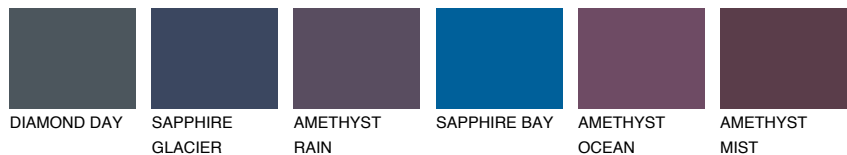

COLOUR DETAILS

VIRGINIA4 VR4

49% TSR 43%

Matching colours

COLOURS

INTENSE

For more information on plasters and paints, go to www.ceresit.ee

*The presented colours refer to plasters and paints offered by Ceresit. Due to the use of digital techniques, the presented colours might not represent the original ones, thus they cannot be considered as a reliable colour presentation. We recommend checking the authentic colour samples.