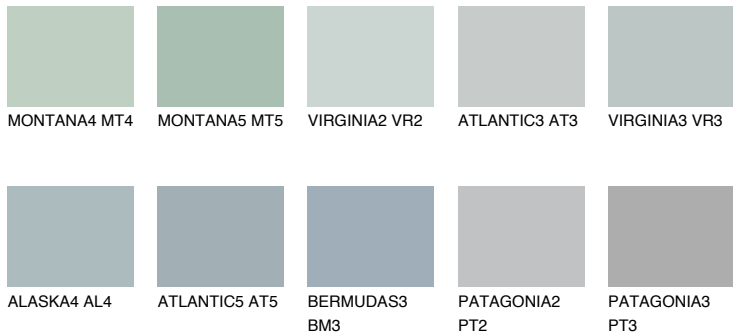

COLOUR DETAILS

VIRGINIA4 VR4

49% TSR 43%

Matching colours

COLOURS

INTENSE

For more information on plasters and paints, go to www.ceresit.ee

*The presented colours refer to plasters and paints offered by Ceresit. Due to the use of digital techniques, the presented colours might not represent the original ones, thus they cannot be considered as a reliable colour presentation. We recommend checking the authentic colour samples.