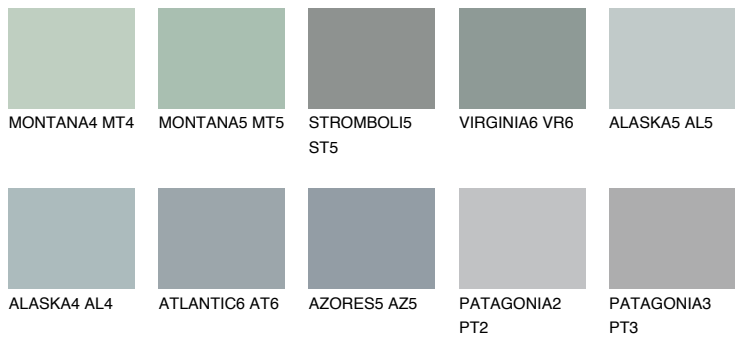

COLOUR DETAILS

VIRGINIA5 VR5

43% TSR 40%

Matching colours

COLOURS

INTENSE

For more information on plasters and paints, go to www.ceresit.ee

*The presented colours refer to plasters and paints offered by Ceresit. Due to the use of digital techniques, the presented colours might not represent the original ones, thus they cannot be considered as a reliable colour presentation. We recommend checking the authentic colour samples.