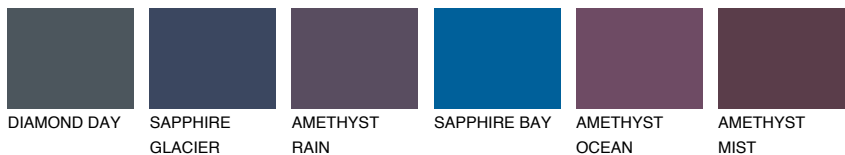

COLOUR DETAILS

VIRGINIA5 VR5

43% TSR 40%

Matching colours

COLOURS

INTENSE

For more information on plasters and paints, go to www.ceresit.ee

*The presented colours refer to plasters and paints offered by Ceresit. Due to the use of digital techniques, the presented colours might not represent the original ones, thus they cannot be considered as a reliable colour presentation. We recommend checking the authentic colour samples.