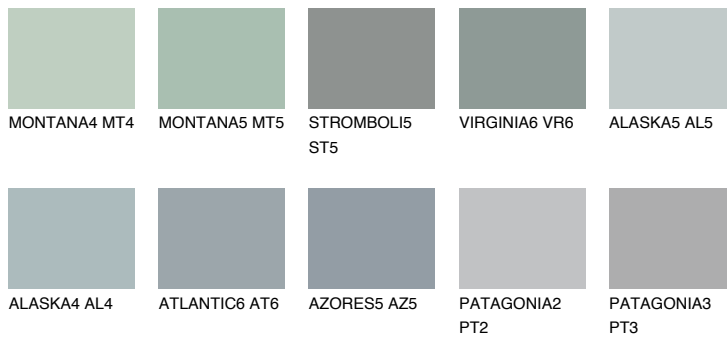

COLOUR DETAILS

VIRGINIA5 VR5

43% **TSR** 40%

Matching colours

COLOURS

INTENSE

For more information on plasters and paints, go to www.ceresit.ee

*The presented colours refer to plasters and paints offered by Ceresit. Due to the use of digital techniques, the presented colours might not represent the original ones, thus they cannot be considered as a reliable colour presentation. We recommend checking the authentic colour samples.