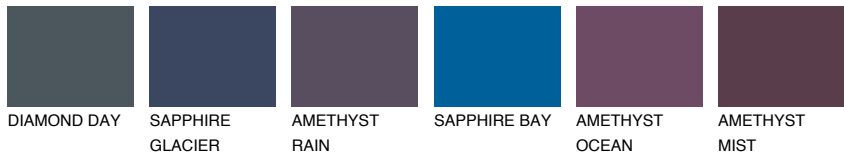

COLOUR DETAILS

VIRGINIA5 VR5

43% **TSR** 40%

Matching colours

COLOURS

INTENSE

For more information on plasters and paints, go to www.ceresit.ee

*The presented colours refer to plasters and paints offered by Ceresit. Due to the use of digital techniques, the presented colours might not represent the original ones, thus they cannot be considered as a reliable colour presentation. We recommend checking the authentic colour samples.