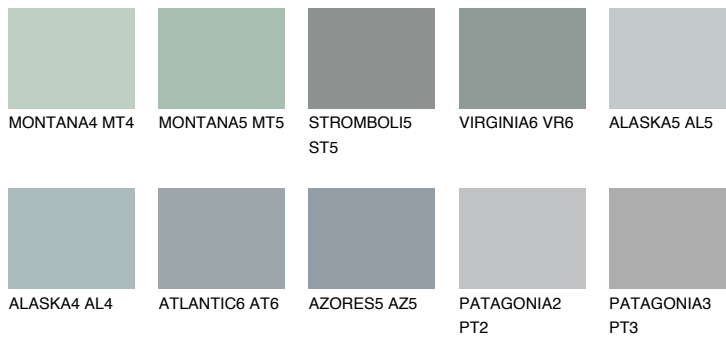

## VIRGINIA5 VR5

43% **TSR** 40%

### Matching colours

#### COLOURS

#### INTENSE

For more information on plasters and paints, go to [www.ceresit.ee](http://www.ceresit.ee)

\*The presented colours refer to plasters and paints offered by Ceresit. Due to the use of digital techniques, the presented colours might not represent the original ones, thus they cannot be considered as a reliable colour presentation. We recommend checking the authentic colour samples.