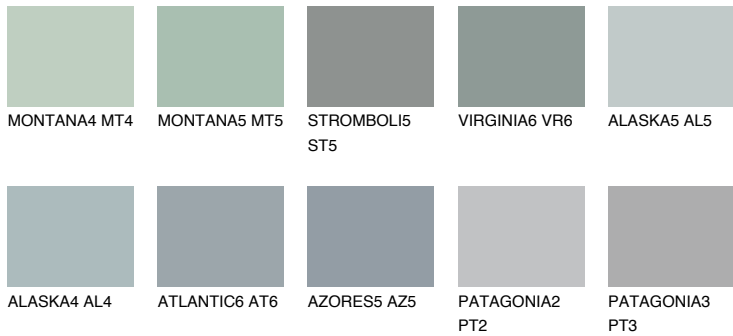

COLOUR DETAILS

VIRGINIA5 VR5

43% **TSR** 40%

Matching colours

COLOURS

INTENSE

For more information on plasters and paints, go to www.ceresit.ee

*The presented colours refer to plasters and paints offered by Ceresit. Due to the use of digital techniques, the presented colours might not represent the original ones, thus they cannot be considered as a reliable colour presentation. We recommend checking the authentic colour samples.