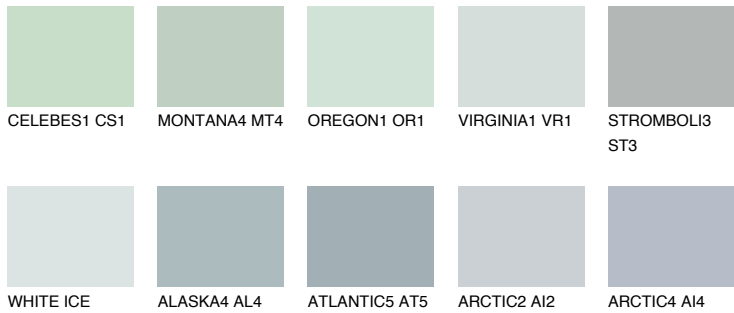

COLOUR DETAILS

ATLANTIC3 AT3

59% **TSR** 56%

Matching colours

COLOURS

INTENSE

For more information on plasters and paints, go to www.ceresit.ee

*The presented colours refer to plasters and paints offered by Ceresit. Due to the use of digital techniques, the presented colours might not represent the original ones, thus they cannot be considered as a reliable colour presentation. We recommend checking the authentic colour samples.