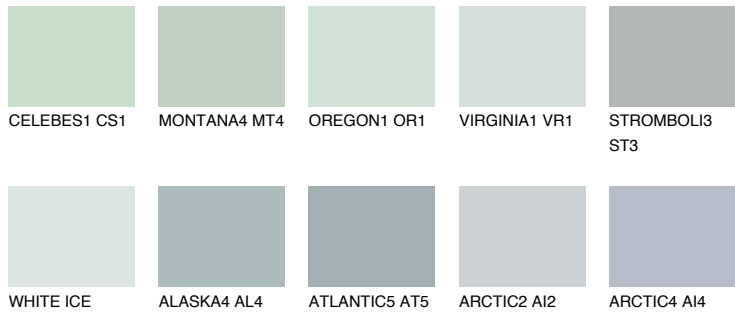

COLOUR DETAILS

ATLANTIC3 AT3

59% **TSR** 56%

Matching colours

COLOURS

INTENSE

For more information on plasters and paints, go to www.ceresit.ee

*The presented colours refer to plasters and paints offered by Ceresit. Due to the use of digital techniques, the presented colours might not represent the original ones, thus they cannot be considered as a reliable colour presentation. We recommend checking the authentic colour samples.