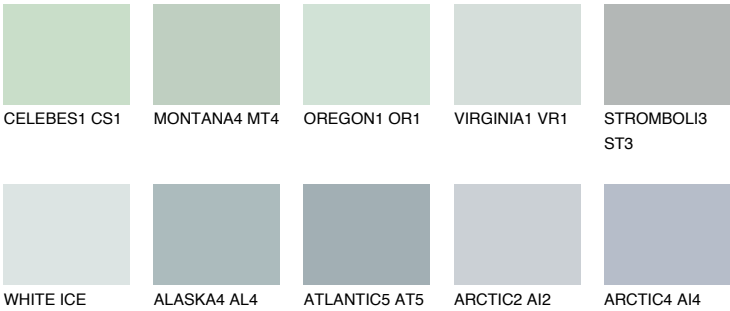

ATLANTIC3 AT3

59% **TSR** 56%

Matching colours

COLOURS

INTENSE

For more information on plasters and paints, go to www.ceresit.ee

*The presented colours refer to plasters and paints offered by Ceresit. Due to the use of digital techniques, the presented colours might not represent the original ones, thus they cannot be considered as a reliable colour presentation. We recommend checking the authentic colour samples.