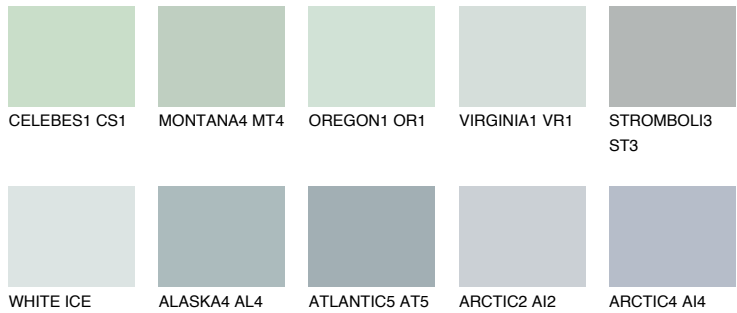

COLOUR DETAILS

ATLANTIC3 AT3

59% **TSR** 56%

Matching colours

COLOURS

INTENSE

For more information on plasters and paints, go to www.ceresit.ee

*The presented colours refer to plasters and paints offered by Ceresit. Due to the use of digital techniques, the presented colours might not represent the original ones, thus they cannot be considered as a reliable colour presentation. We recommend checking the authentic colour samples.