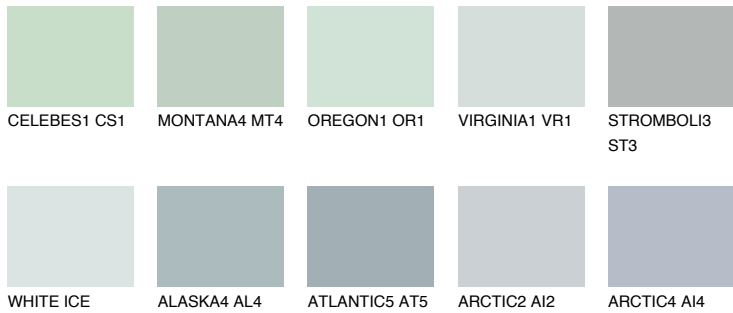

COLOUR DETAILS

ATLANTIC3 AT3

59% TSR 56%

Matching colours

COLOURS

INTENSE

For more information on plasters and paints, go to www.ceresit.ee

*The presented colours refer to plasters and paints offered by Ceresit. Due to the use of digital techniques, the presented colours might not represent the original ones, thus they cannot be considered as a reliable colour presentation. We recommend checking the authentic colour samples.