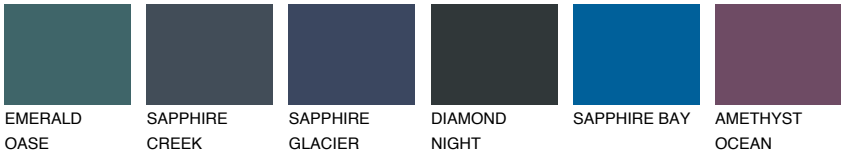

VIRGINIA6 VR6

31% **TSR** 27%

Matching colours

COLOURS

INTENSE

For more information on plasters and paints, go to www.ceresit.ee

*The presented colours refer to plasters and paints offered by Ceresit. Due to the use of digital techniques, the presented colours might not represent the original ones, thus they cannot be considered as a reliable colour presentation. We recommend checking the authentic colour samples.