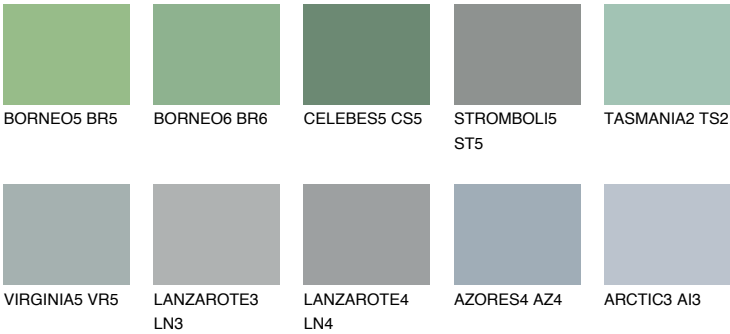

VIRGINIA6 VR6

31% **TSR** 27%

Matching colours

COLOURS

INTENSE

For more information on plasters and paints, go to www.ceresit.ee

*The presented colours refer to plasters and paints offered by Ceresit. Due to the use of digital techniques, the presented colours might not represent the original ones, thus they cannot be considered as a reliable colour presentation. We recommend checking the authentic colour samples.