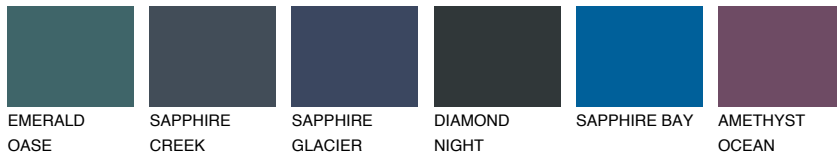

COLOUR DETAILS

VIRGINIA6 VR6

31% TSR 27%

Matching colours

COLOURS

INTENSE

For more information on plasters and paints, go to www.ceresit.ee

*The presented colours refer to plasters and paints offered by Ceresit. Due to the use of digital techniques, the presented colours might not represent the original ones, thus they cannot be considered as a reliable colour presentation. We recommend checking the authentic colour samples.