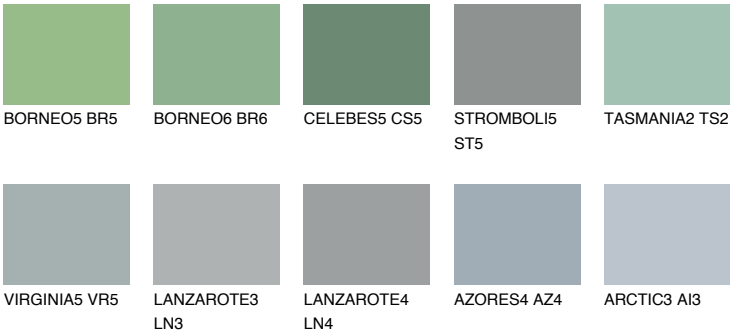

VIRGINIA6 VR6

☀️ 31% **TSR 27%**

Matching colours

COLOURS

INTENSE

For more information on plasters and paints, go to
www.ceresit.ee

*The presented colours refer to plasters and paints offered by Ceresit. Due to the use of digital techniques, the presented colours might not represent the original ones, thus they cannot be considered as a reliable colour presentation. We recommend checking the authentic colour samples.