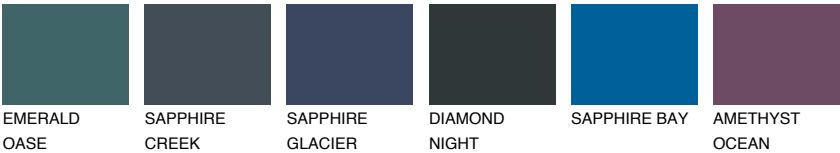

VIRGINIA6 VR6

☀️ 31% **TSR 27%**

Matching colours

COLOURS

INTENSE

For more information on plasters and paints, go to
www.ceresit.ee

*The presented colours refer to plasters and paints offered by Ceresit. Due to the use of digital techniques, the presented colours might not represent the original ones, thus they cannot be considered as a reliable colour presentation. We recommend checking the authentic colour samples.