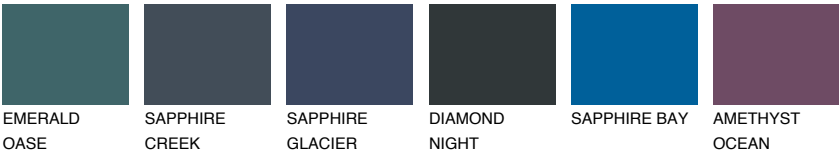

VIRGINIA6 VR6

☀ 31% **TSR** 27%

Matching colours

COLOURS

INTENSE

For more information on plasters and paints, go to
www.ceresit.ee

*The presented colours refer to plasters and paints offered by Ceresit. Due to the use of digital techniques, the presented colours might not represent the original ones, thus they cannot be considered as a reliable colour presentation. We recommend checking the authentic colour samples.