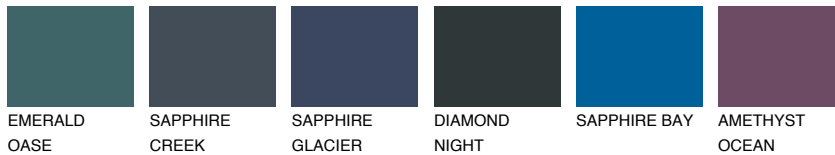

COLOUR DETAILS

VIRGINIA6 VR6

☀ 31% **TSR** 27%

Matching colours

COLOURS

INTENSE

For more information on plasters and paints, go to www.ceresit.ee

*The presented colours refer to plasters and paints offered by Ceresit. Due to the use of digital techniques, the presented colours might not represent the original ones, thus they cannot be considered as a reliable colour presentation. We recommend checking the authentic colour samples.