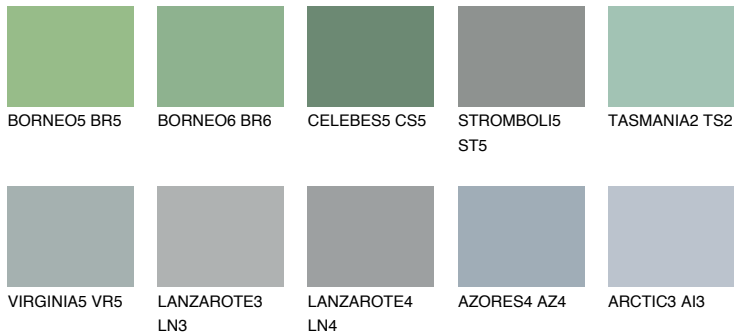

COLOUR DETAILS

VIRGINIA6 VR6

☀ 31% **TSR** 27%

Matching colours

COLOURS

INTENSE

For more information on plasters and paints, go to www.ceresit.ee

*The presented colours refer to plasters and paints offered by Ceresit. Due to the use of digital techniques, the presented colours might not represent the original ones, thus they cannot be considered as a reliable colour presentation. We recommend checking the authentic colour samples.