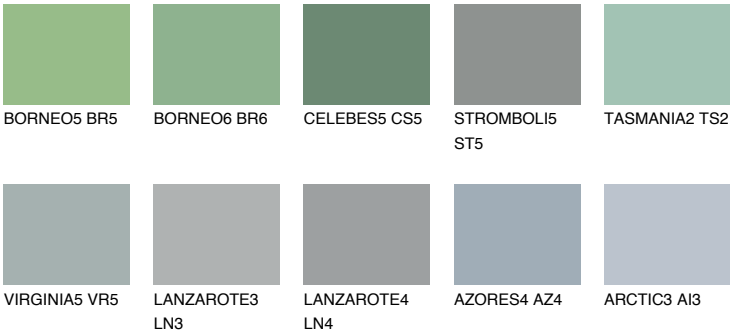

VIRGINIA6 VR6

☀ 31% **TSR** 27%

Matching colours

COLOURS

INTENSE

For more information on plasters and paints, go to
www.ceresit.ee

*The presented colours refer to plasters and paints offered by Ceresit. Due to the use of digital techniques, the presented colours might not represent the original ones, thus they cannot be considered as a reliable colour presentation. We recommend checking the authentic colour samples.