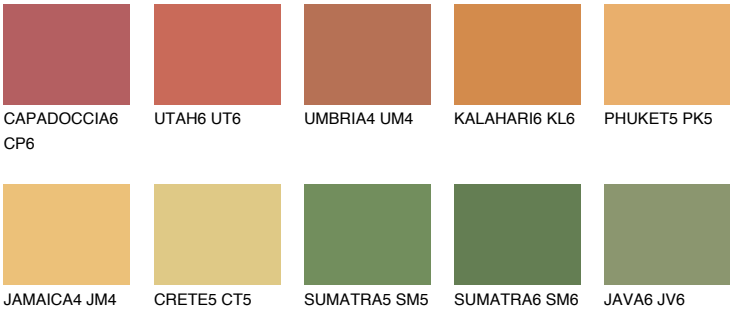

AMBER BEACH

51%

Matching colours

COLOURS

INTENSE

For more information on plasters and paints, go to www.ceresit.ee

*The presented colours refer to plasters and paints offered by Ceresit. Due to the use of digital techniques, the presented colours might not represent the original ones, thus they cannot be considered as a reliable colour presentation. We recommend checking the authentic colour samples.