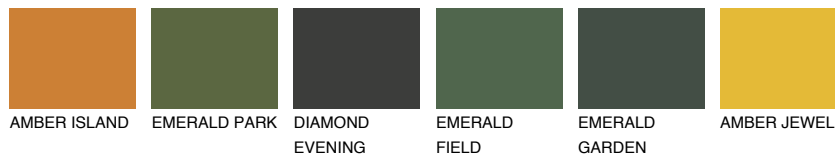

COLOUR DETAILS

AMBER BEACH

51%

Matching colours

COLOURS

INTENSE

For more information on plasters and paints, go to www.ceresit.ee

*The presented colours refer to plasters and paints offered by Ceresit. Due to the use of digital techniques, the presented colours might not represent the original ones, thus they cannot be considered as a reliable colour presentation. We recommend checking the authentic colour samples.