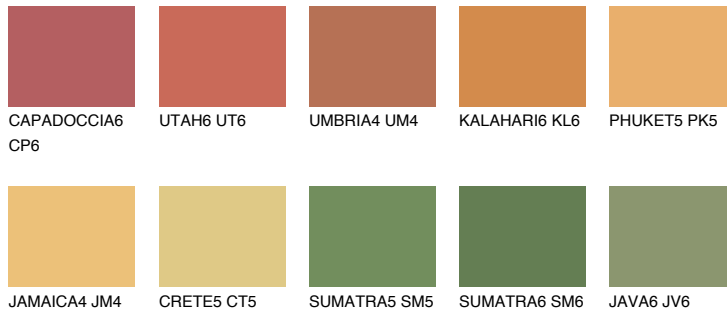

COLOUR DETAILS

AMBER BEACH

51%

Matching colours

COLOURS

INTENSE

For more information on plasters and paints, go to www.ceresit.ee

*The presented colours refer to plasters and paints offered by Ceresit. Due to the use of digital techniques, the presented colours might not represent the original ones, thus they cannot be considered as a reliable colour presentation. We recommend checking the authentic colour samples.