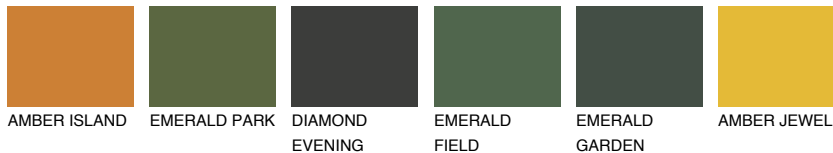

COLOUR DETAILS

AMBER BEACH

51%

Matching colours

COLOURS

INTENSE

For more information on plasters and paints, go to www.ceresit.ee

*The presented colours refer to plasters and paints offered by Ceresit. Due to the use of digital techniques, the presented colours might not represent the original ones, thus they cannot be considered as a reliable colour presentation. We recommend checking the authentic colour samples.