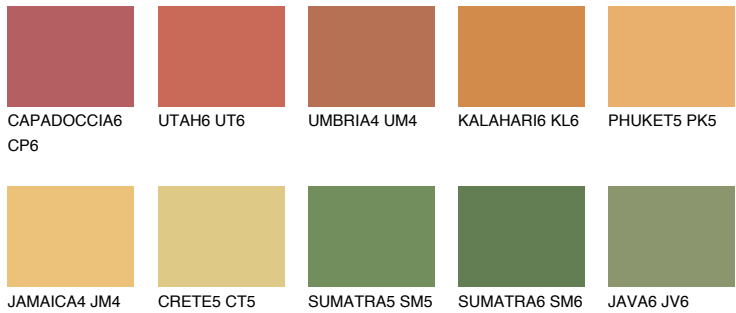

# COLOUR DETAILS

## AMBER BEACH

51%

### Matching colours

#### COLOURS