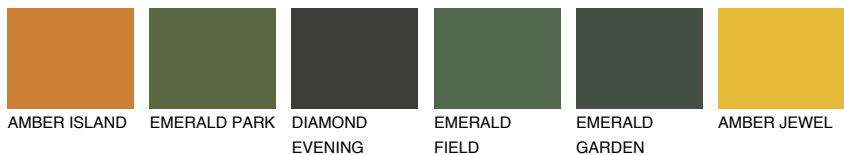

COLOUR DETAILS

AMBER BEACH

51%

Matching colours

COLOURS

INTENSE

For more information on plasters and paints, go to www.ceresit.ee

*The presented colours refer to plasters and paints offered by Ceresit. Due to the use of digital techniques, the presented colours might not represent the original ones, thus they cannot be considered as a reliable colour presentation. We recommend checking the authentic colour samples.