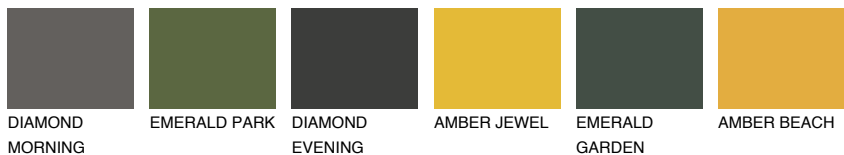

COLOUR DETAILS

AMBER GLASS

43%

Matching colours

COLOURS

INTENSE

For more information on plasters and paints, go to www.ceresit.ee

*The presented colours refer to plasters and paints offered by Ceresit. Due to the use of digital techniques, the presented colours might not represent the original ones, thus they cannot be considered as a reliable colour presentation. We recommend checking the authentic colour samples.