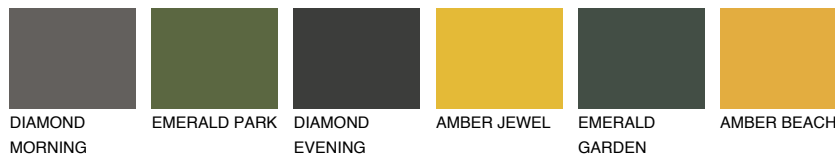

COLOUR DETAILS

AMBER GLASS

43%

Matching colours

COLOURS

INTENSE

For more information on plasters and paints, go to www.ceresit.ee

*The presented colours refer to plasters and paints offered by Ceresit. Due to the use of digital techniques, the presented colours might not represent the original ones, thus they cannot be considered as a reliable colour presentation. We recommend checking the authentic colour samples.