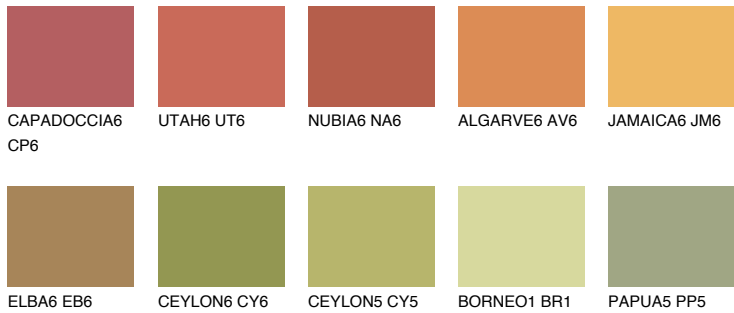

COLOUR DETAILS

AMBER GLASS

43%

Matching colours

COLOURS

INTENSE

For more information on plasters and paints, go to www.ceresit.ee

*The presented colours refer to plasters and paints offered by Ceresit. Due to the use of digital techniques, the presented colours might not represent the original ones, thus they cannot be considered as a reliable colour presentation. We recommend checking the authentic colour samples.