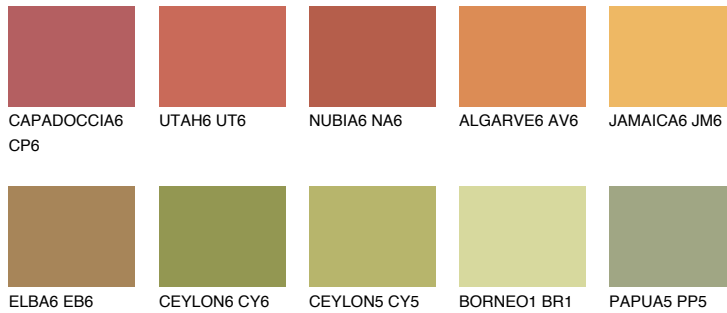

COLOUR DETAILS

AMBER GLASS

43%

Matching colours

COLOURS

INTENSE

For more information on plasters and paints, go to www.ceresit.ee

*The presented colours refer to plasters and paints offered by Ceresit. Due to the use of digital techniques, the presented colours might not represent the original ones, thus they cannot be considered as a reliable colour presentation. We recommend checking the authentic colour samples.