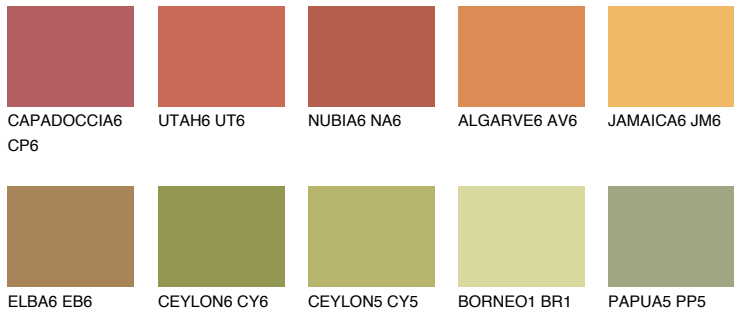

# COLOUR DETAILS

## AMBER GLASS

43%

### Matching colours

#### COLOURS