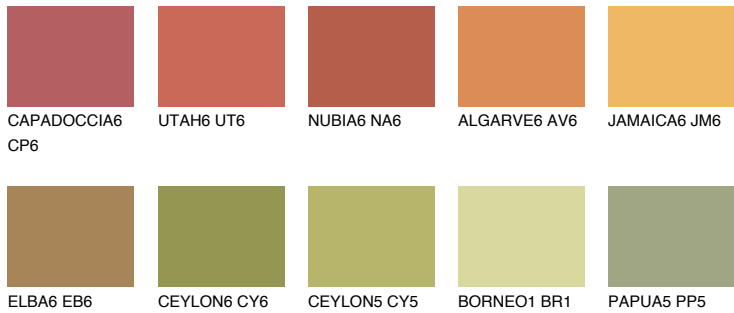

# COLOUR DETAILS

## AMBER GLASS

43%

### Matching colours

#### COLOURS