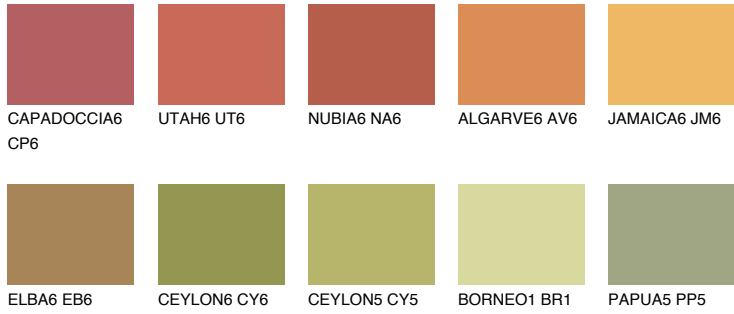

COLOUR DETAILS

AMBER GLASS

43%

Matching colours

COLOURS

INTENSE

For more information on plasters and paints, go to www.ceresit.ee

*The presented colours refer to plasters and paints offered by Ceresit. Due to the use of digital techniques, the presented colours might not represent the original ones, thus they cannot be considered as a reliable colour presentation. We recommend checking the authentic colour samples.