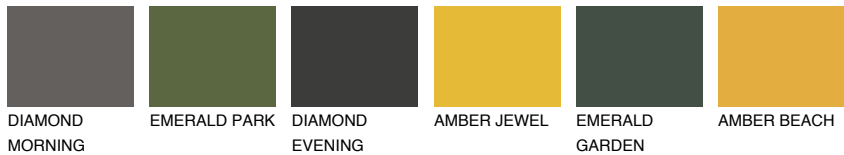

COLOUR DETAILS

AMBER GLASS

43%

Matching colours

COLOURS

INTENSE

For more information on plasters and paints, go to www.ceresit.ee

*The presented colours refer to plasters and paints offered by Ceresit. Due to the use of digital techniques, the presented colours might not represent the original ones, thus they cannot be considered as a reliable colour presentation. We recommend checking the authentic colour samples.