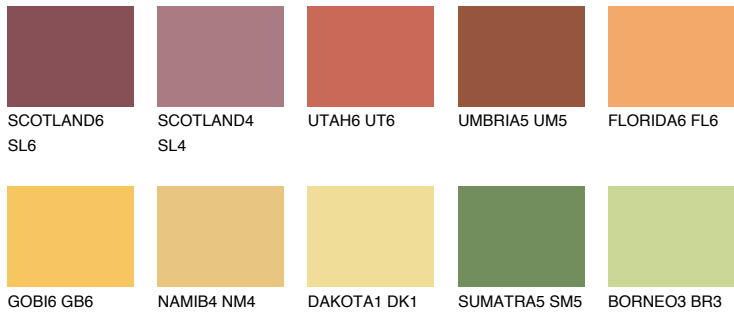

COLOUR DETAILS

AMBER ISLAND

33%

Matching colours

COLOURS

INTENSE

For more information on plasters and paints, go to www.ceresit.ee

*The presented colours refer to plasters and paints offered by Ceresit. Due to the use of digital techniques, the presented colours might not represent the original ones, thus they cannot be considered as a reliable colour presentation. We recommend checking the authentic colour samples.