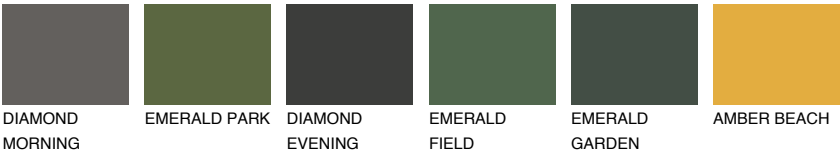

AMBER ISLAND

33%

Matching colours

COLOURS

INTENSE

For more information on plasters and paints, go to www.ceresit.ee

*The presented colours refer to plasters and paints offered by Ceresit. Due to the use of digital techniques, the presented colours might not represent the original ones, thus they cannot be considered as a reliable colour presentation. We recommend checking the authentic colour samples.