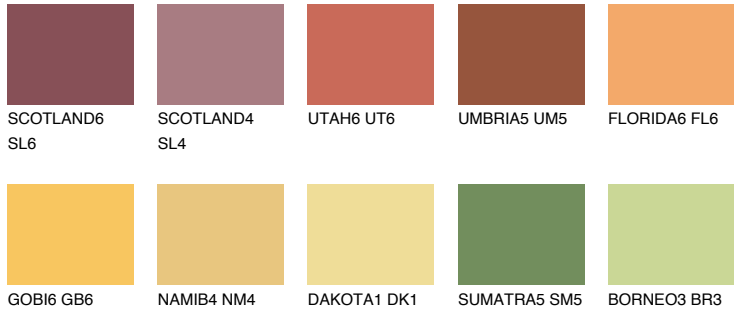

COLOUR DETAILS

AMBER ISLAND

33%

Matching colours

COLOURS

INTENSE

For more information on plasters and paints, go to www.ceresit.ee

*The presented colours refer to plasters and paints offered by Ceresit. Due to the use of digital techniques, the presented colours might not represent the original ones, thus they cannot be considered as a reliable colour presentation. We recommend checking the authentic colour samples.