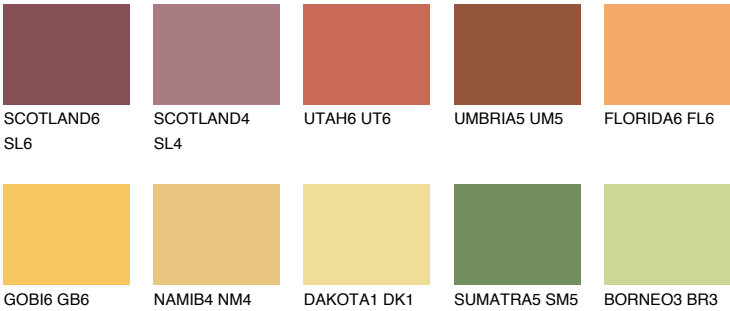

AMBER ISLAND

33%

Matching colours

COLOURS

INTENSE

For more information on plasters and paints, go to www.ceresit.ee

*The presented colours refer to plasters and paints offered by Ceresit. Due to the use of digital techniques, the presented colours might not represent the original ones, thus they cannot be considered as a reliable colour presentation. We recommend checking the authentic colour samples.