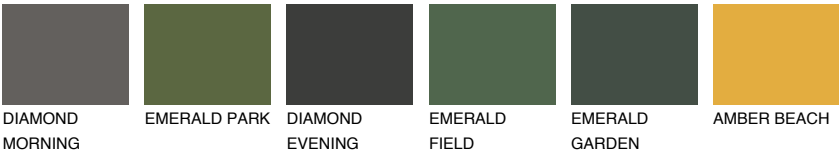

AMBER ISLAND

33%

Matching colours

COLOURS

INTENSE

For more information on plasters and paints, go to www.ceresit.ee

*The presented colours refer to plasters and paints offered by Ceresit. Due to the use of digital techniques, the presented colours might not represent the original ones, thus they cannot be considered as a reliable colour presentation. We recommend checking the authentic colour samples.