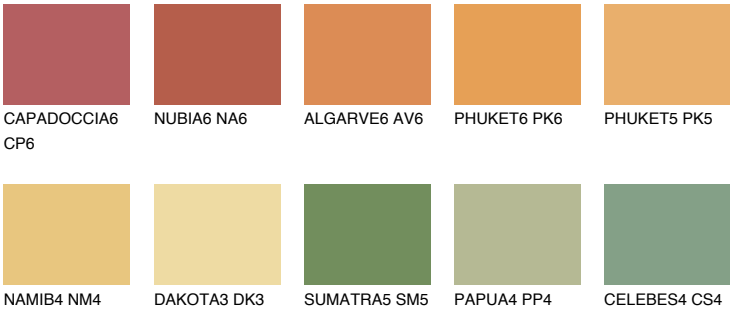

AMBER JEWEL

56%

Matching colours

COLOURS

INTENSE

For more information on plasters and paints, go to www.ceresit.ee

*The presented colours refer to plasters and paints offered by Ceresit. Due to the use of digital techniques, the presented colours might not represent the original ones, thus they cannot be considered as a reliable colour presentation. We recommend checking the authentic colour samples.