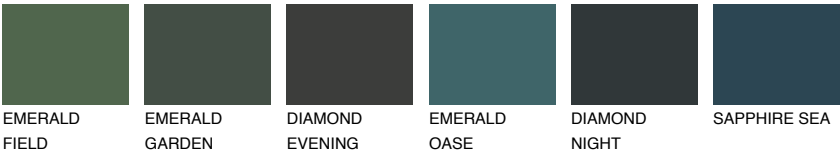

AMBER JEWEL

56%

Matching colours

COLOURS

INTENSE

For more information on plasters and paints, go to www.ceresit.ee

*The presented colours refer to plasters and paints offered by Ceresit. Due to the use of digital techniques, the presented colours might not represent the original ones, thus they cannot be considered as a reliable colour presentation. We recommend checking the authentic colour samples.