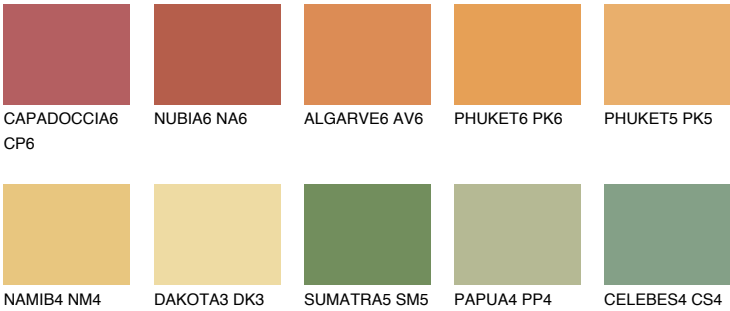

## AMBER JEWEL

56%

### Matching colours

#### COLOURS

#### INTENSE

For more information on plasters and paints, go to [www.ceresit.ee](http://www.ceresit.ee)

\*The presented colours refer to plasters and paints offered by Ceresit. Due to the use of digital techniques, the presented colours might not represent the original ones, thus they cannot be considered as a reliable colour presentation. We recommend checking the authentic colour samples.