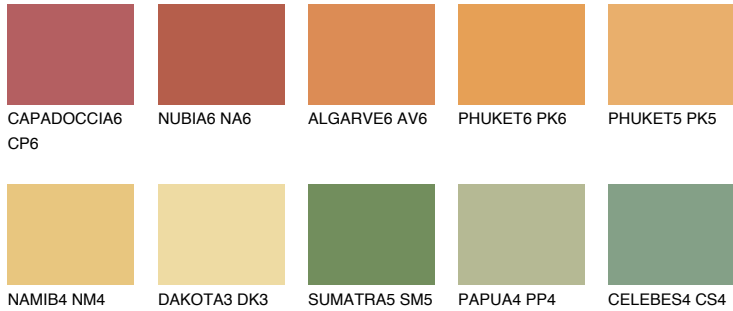

COLOUR DETAILS

AMBER JEWEL

56%

Matching colours

COLOURS

INTENSE

For more information on plasters and paints, go to www.ceresit.ee

*The presented colours refer to plasters and paints offered by Ceresit. Due to the use of digital techniques, the presented colours might not represent the original ones, thus they cannot be considered as a reliable colour presentation. We recommend checking the authentic colour samples.