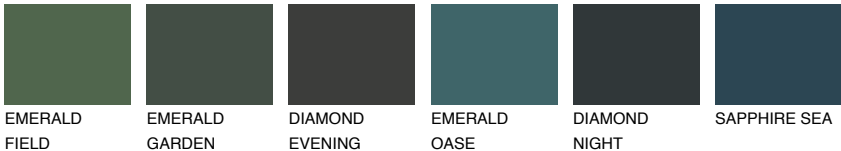

AMBER JEWEL

56%

Matching colours

COLOURS

INTENSE

For more information on plasters and paints, go to www.ceresit.ee

*The presented colours refer to plasters and paints offered by Ceresit. Due to the use of digital techniques, the presented colours might not represent the original ones, thus they cannot be considered as a reliable colour presentation. We recommend checking the authentic colour samples.