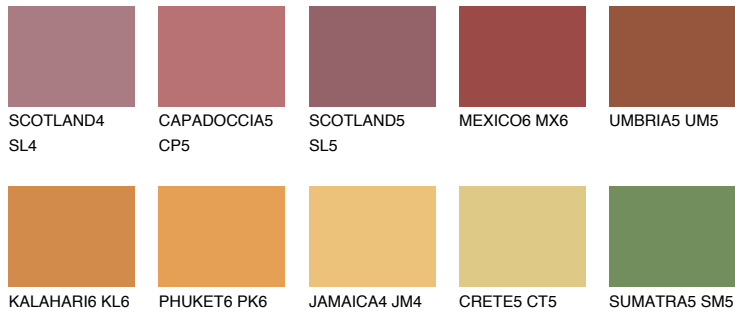

# COLOUR DETAILS

## AMBER PATH

☀ 24%

### Matching colours

#### COLOURS