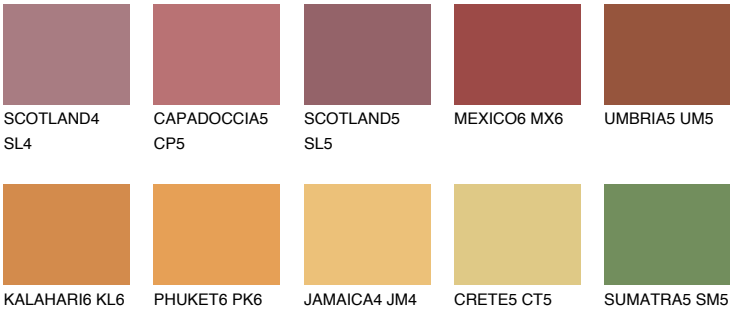

AMBER PATH

24%

Matching colours

COLOURS

INTENSE

For more information on plasters and paints, go to www.ceresit.ee

*The presented colours refer to plasters and paints offered by Ceresit. Due to the use of digital techniques, the presented colours might not represent the original ones, thus they cannot be considered as a reliable colour presentation. We recommend checking the authentic colour samples.