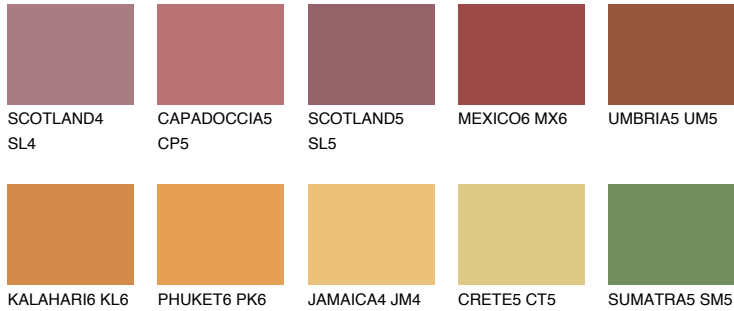

# COLOUR DETAILS

## AMBER PATH

☀ 24%

### Matching colours

#### COLOURS