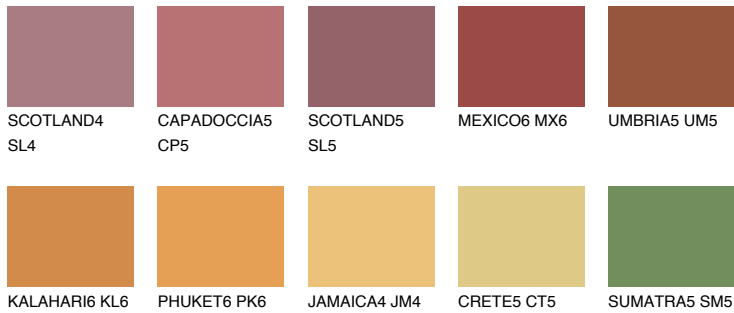

COLOUR DETAILS

AMBER PATH

☀ 24%

Matching colours

COLOURS

INTENSE

For more information on plasters and paints, go to www.ceresit.ee

*The presented colours refer to plasters and paints offered by Ceresit. Due to the use of digital techniques, the presented colours might not represent the original ones, thus they cannot be considered as a reliable colour presentation. We recommend checking the authentic colour samples.