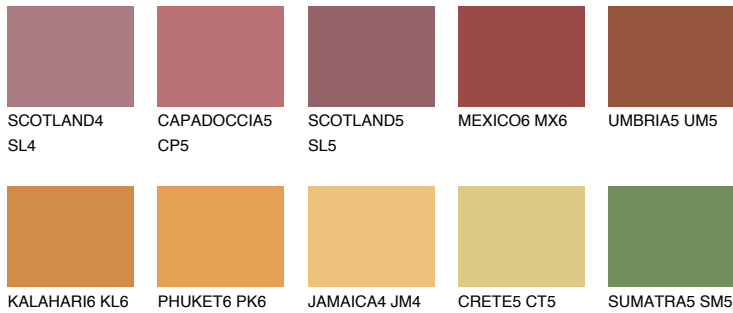

# COLOUR DETAILS

## AMBER PATH

☀ 24%

### Matching colours

#### COLOURS