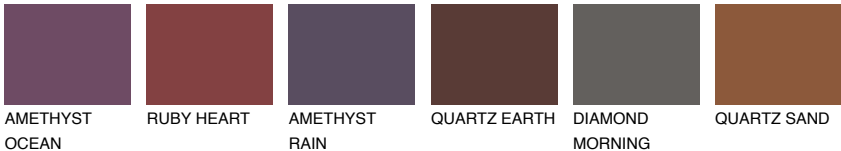

## AMETHYST AIR

☀ 11%

### Matching colours

#### COLOURS

#### INTENSE

For more information on plasters and paints, go to [www.ceresit.ee](http://www.ceresit.ee)

\*The presented colours refer to plasters and paints offered by Ceresit. Due to the use of digital techniques, the presented colours might not represent the original ones, thus they cannot be considered as a reliable colour presentation. We recommend checking the authentic colour samples.