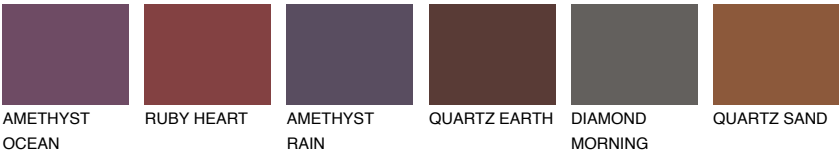

## AMETHYST AIR

☀ 11%

### Matching colours

#### COLOURS

#### INTENSE

For more information on plasters and paints, go to [www.ceresit.ee](http://www.ceresit.ee)

\*The presented colours refer to plasters and paints offered by Ceresit. Due to the use of digital techniques, the presented colours might not represent the original ones, thus they cannot be considered as a reliable colour presentation. We recommend checking the authentic colour samples.