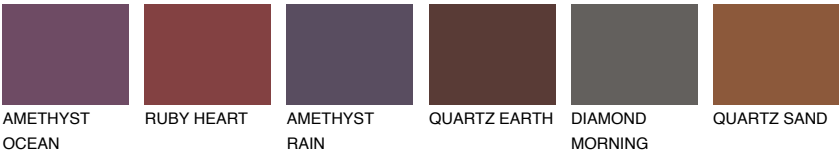

AMETHYST AIR

☀ 11%

Matching colours

COLOURS

INTENSE

For more information on plasters and paints, go to www.ceresit.ee

*The presented colours refer to plasters and paints offered by Ceresit. Due to the use of digital techniques, the presented colours might not represent the original ones, thus they cannot be considered as a reliable colour presentation. We recommend checking the authentic colour samples.