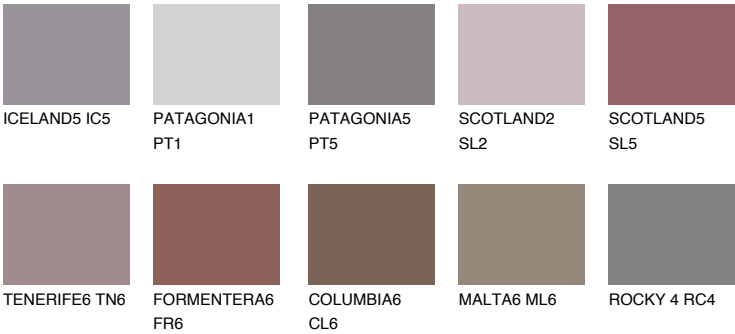

AMETHYST MIST

8%

Matching colours

COLOURS

INTENSE

For more information on plasters and paints, go to www.ceresit.ee

*The presented colours refer to plasters and paints offered by Ceresit. Due to the use of digital techniques, the presented colours might not represent the original ones, thus they cannot be considered as a reliable colour presentation. We recommend checking the authentic colour samples.