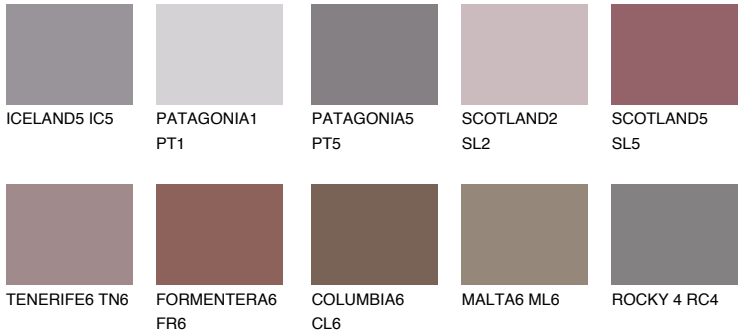

AMETHYST MIST

8%

Matching colours

COLOURS

INTENSE

For more information on plasters and paints, go to www.ceresit.ee

*The presented colours refer to plasters and paints offered by Ceresit. Due to the use of digital techniques, the presented colours might not represent the original ones, thus they cannot be considered as a reliable colour presentation. We recommend checking the authentic colour samples.