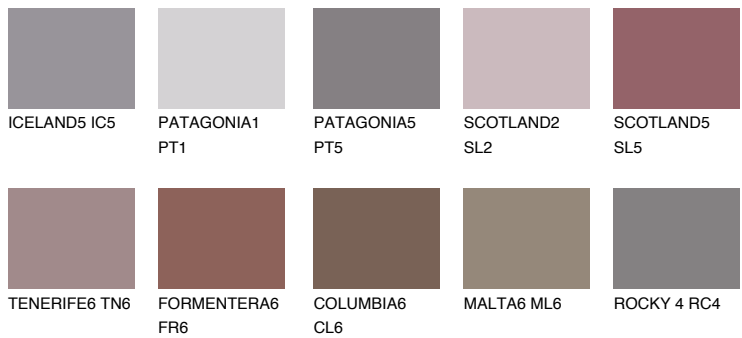

AMETHYST MIST

8%

Matching colours

COLOURS

INTENSE

For more information on plasters and paints, go to www.ceresit.ee

*The presented colours refer to plasters and paints offered by Ceresit. Due to the use of digital techniques, the presented colours might not represent the original ones, thus they cannot be considered as a reliable colour presentation. We recommend checking the authentic colour samples.