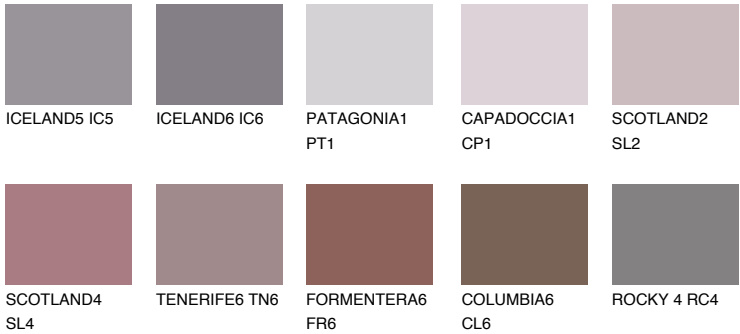

AMETHYST OCEAN

12%

Matching colours

COLOURS

INTENSE

For more information on plasters and paints, go to www.ceresit.ee

*The presented colours refer to plasters and paints offered by Ceresit. Due to the use of digital techniques, the presented colours might not represent the original ones, thus they cannot be considered as a reliable colour presentation. We recommend checking the authentic colour samples.