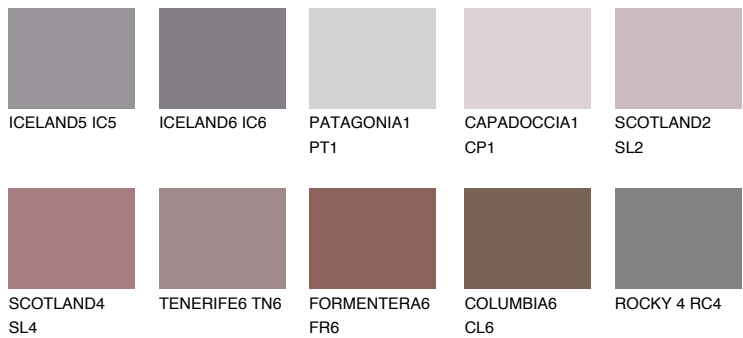

AMETHYST OCEAN

12%

Matching colours

COLOURS

INTENSE

For more information on plasters and paints, go to www.ceresit.ee

*The presented colours refer to plasters and paints offered by Ceresit. Due to the use of digital techniques, the presented colours might not represent the original ones, thus they cannot be considered as a reliable colour presentation. We recommend checking the authentic colour samples.