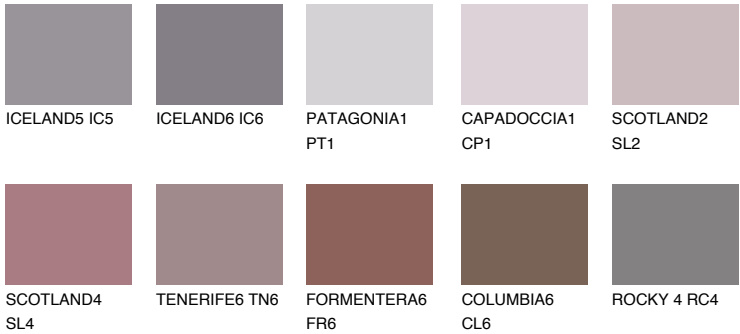

## AMETHYST OCEAN

12%

### Matching colours

#### COLOURS

#### INTENSE

For more information on plasters and paints, go to [www.ceresit.ee](http://www.ceresit.ee)

\*The presented colours refer to plasters and paints offered by Ceresit. Due to the use of digital techniques, the presented colours might not represent the original ones, thus they cannot be considered as a reliable colour presentation. We recommend checking the authentic colour samples.