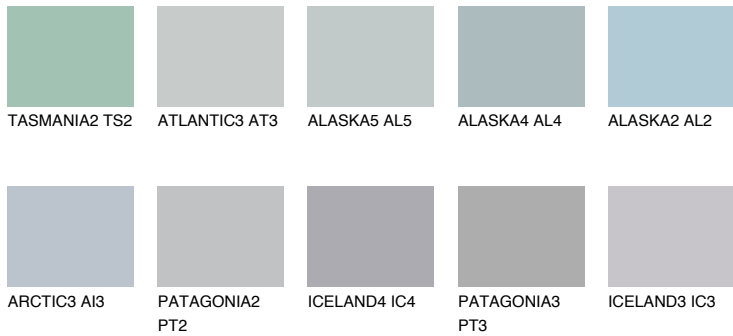

COLOUR DETAILS

ATLANTIC4 AT4

48% TSR 49%

Matching colours

COLOURS

INTENSE

For more information on plasters and paints, go to www.ceresit.ee

*The presented colours refer to plasters and paints offered by Ceresit. Due to the use of digital techniques, the presented colours might not represent the original ones, thus they cannot be considered as a reliable colour presentation. We recommend checking the authentic colour samples.