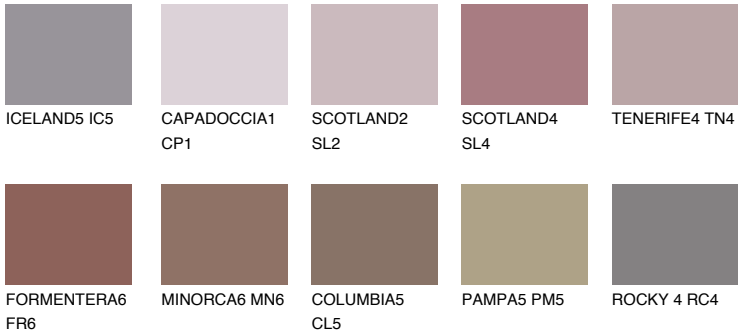

AMETHYST WIND

☀ 11%

Matching colours

COLOURS

INTENSE

For more information on plasters and paints, go to www.ceresit.ee

*The presented colours refer to plasters and paints offered by Ceresit. Due to the use of digital techniques, the presented colours might not represent the original ones, thus they cannot be considered as a reliable colour presentation. We recommend checking the authentic colour samples.