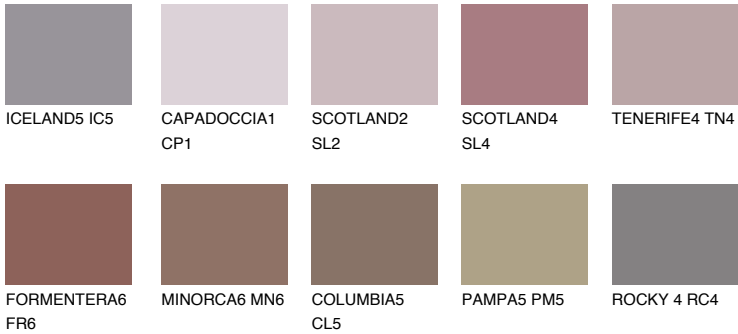

## AMETHYST WIND

☀ 11%

### Matching colours

#### COLOURS

#### INTENSE

For more information on plasters and paints, go to [www.ceresit.ee](http://www.ceresit.ee)

\*The presented colours refer to plasters and paints offered by Ceresit. Due to the use of digital techniques, the presented colours might not represent the original ones, thus they cannot be considered as a reliable colour presentation. We recommend checking the authentic colour samples.