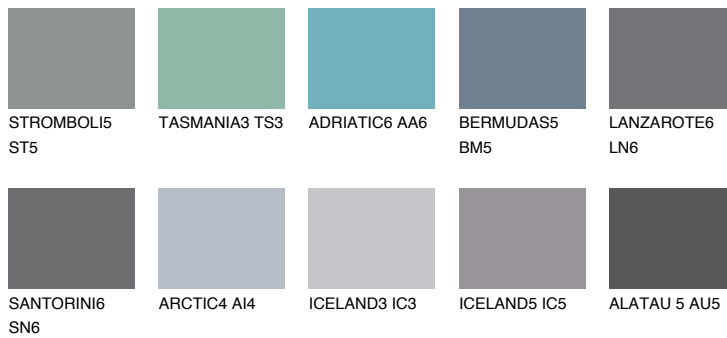

## DIAMOND DAY

11%

### Matching colours

#### COLOURS

#### INTENSE

For more information on plasters and paints, go to [www.ceresit.ee](http://www.ceresit.ee)

\*The presented colours refer to plasters and paints offered by Ceresit. Due to the use of digital techniques, the presented colours might not represent the original ones, thus they cannot be considered as a reliable colour presentation. We recommend checking the authentic colour samples.