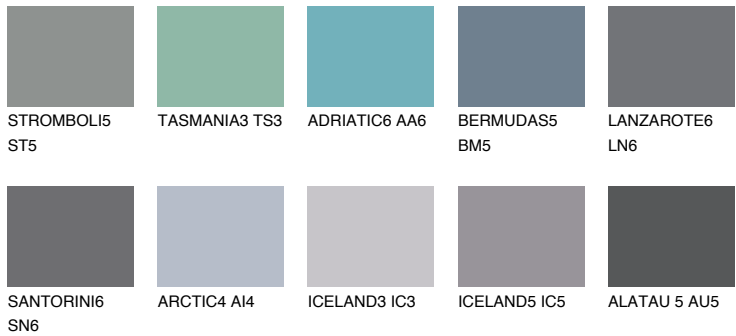

COLOUR DETAILS

DIAMOND DAY

☀ 11%

Matching colours

COLOURS

INTENSE

For more information on plasters and paints, go to www.ceresit.ee

*The presented colours refer to plasters and paints offered by Ceresit. Due to the use of digital techniques, the presented colours might not represent the original ones, thus they cannot be considered as a reliable colour presentation. We recommend checking the authentic colour samples.