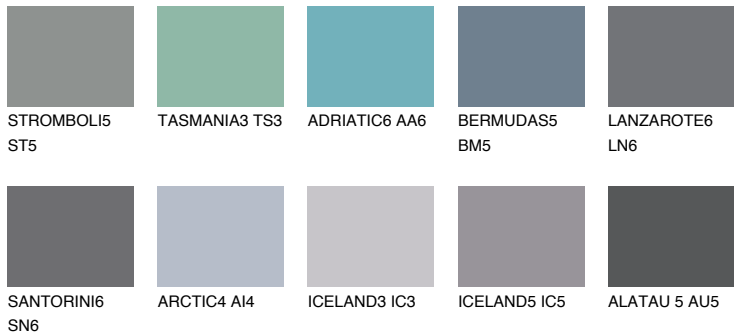

# COLOUR DETAILS

## DIAMOND DAY

☀ 11%

### Matching colours

#### COLOURS