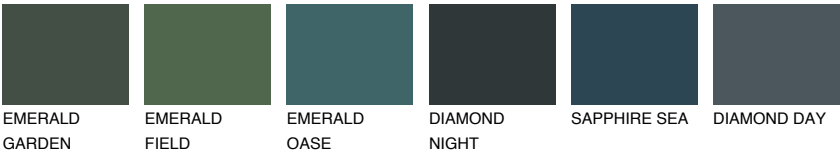

DIAMOND EVENING

6%

Matching colours

COLOURS

INTENSE

For more information on plasters and paints, go to www.ceresit.ee

*The presented colours refer to plasters and paints offered by Ceresit. Due to the use of digital techniques, the presented colours might not represent the original ones, thus they cannot be considered as a reliable colour presentation. We recommend checking the authentic colour samples.