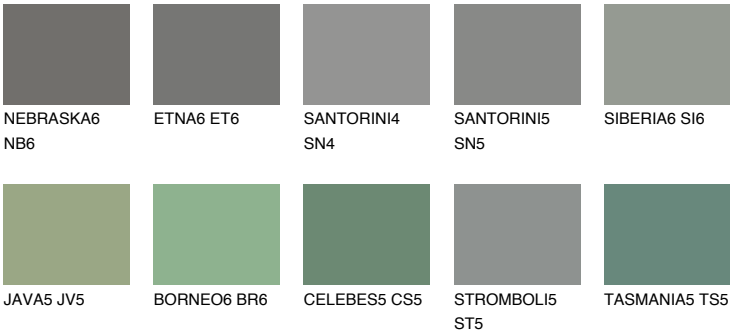

DIAMOND EVENING

6%

Matching colours

COLOURS

INTENSE

For more information on plasters and paints, go to www.ceresit.ee

*The presented colours refer to plasters and paints offered by Ceresit. Due to the use of digital techniques, the presented colours might not represent the original ones, thus they cannot be considered as a reliable colour presentation. We recommend checking the authentic colour samples.