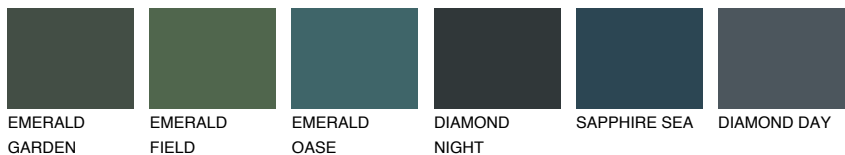

DIAMOND EVENING

6%

Matching colours

COLOURS

INTENSE

For more information on plasters and paints, go to www.ceresit.ee

*The presented colours refer to plasters and paints offered by Ceresit. Due to the use of digital techniques, the presented colours might not represent the original ones, thus they cannot be considered as a reliable colour presentation. We recommend checking the authentic colour samples.