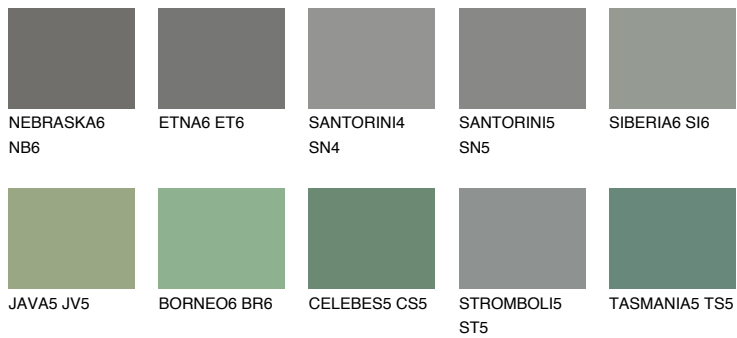

DIAMOND EVENING

6%

Matching colours

COLOURS

INTENSE

For more information on plasters and paints, go to www.ceresit.ee

*The presented colours refer to plasters and paints offered by Ceresit. Due to the use of digital techniques, the presented colours might not represent the original ones, thus they cannot be considered as a reliable colour presentation. We recommend checking the authentic colour samples.