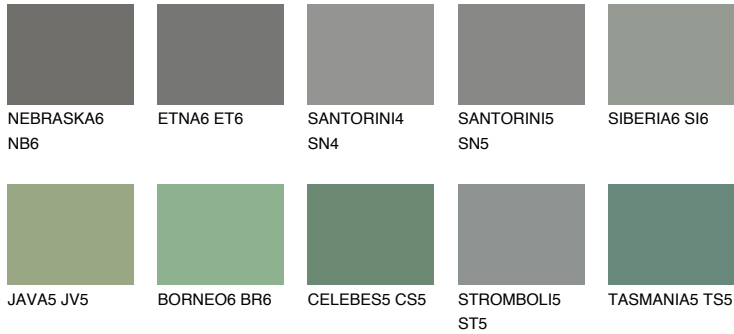

DIAMOND EVENING

6%

Matching colours

COLOURS

INTENSE

For more information on plasters and paints, go to www.ceresit.ee

*The presented colours refer to plasters and paints offered by Ceresit. Due to the use of digital techniques, the presented colours might not represent the original ones, thus they cannot be considered as a reliable colour presentation. We recommend checking the authentic colour samples.