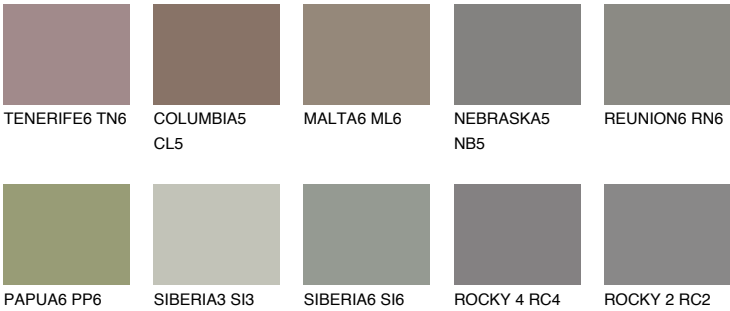

## DIAMOND MORNING

☀ 14%

### Matching colours

#### COLOURS

#### INTENSE

For more information on plasters and paints, go to [www.ceresit.ee](http://www.ceresit.ee)

\*The presented colours refer to plasters and paints offered by Ceresit. Due to the use of digital techniques, the presented colours might not represent the original ones, thus they cannot be considered as a reliable colour presentation. We recommend checking the authentic colour samples.