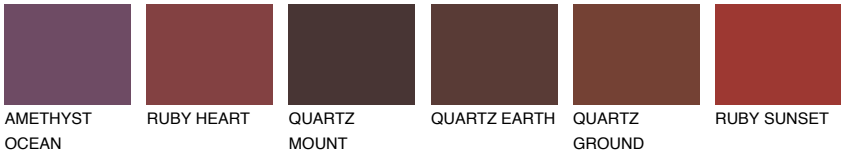

DIAMOND MORNING

☀ 14%

Matching colours

COLOURS

INTENSE

For more information on plasters and paints, go to www.ceresit.ee

*The presented colours refer to plasters and paints offered by Ceresit. Due to the use of digital techniques, the presented colours might not represent the original ones, thus they cannot be considered as a reliable colour presentation. We recommend checking the authentic colour samples.