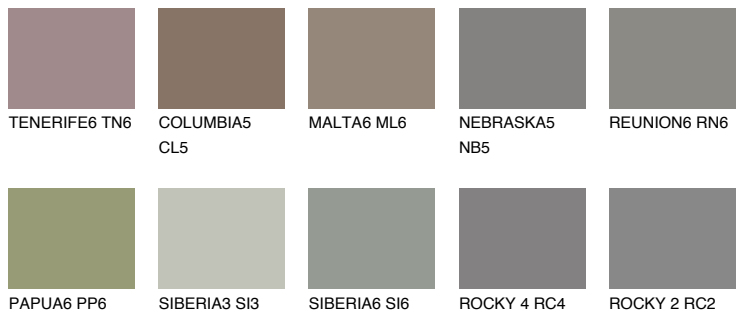

## DIAMOND MORNING

☀ 14%

### Matching colours

#### COLOURS

#### INTENSE

For more information on plasters and paints, go to [www.ceresit.ee](http://www.ceresit.ee)

\*The presented colours refer to plasters and paints offered by Ceresit. Due to the use of digital techniques, the presented colours might not represent the original ones, thus they cannot be considered as a reliable colour presentation. We recommend checking the authentic colour samples.