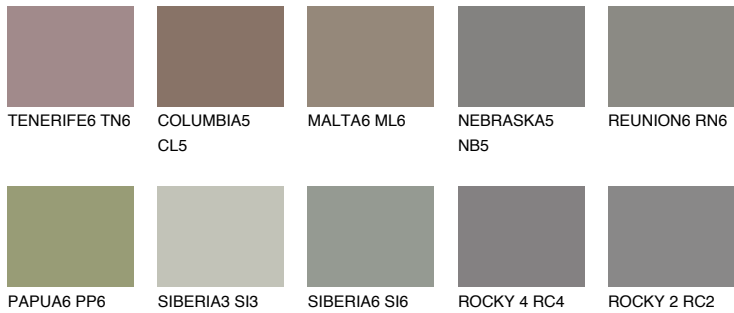

COLOUR DETAILS

DIAMOND MORNING

☀ 14%

Matching colours

COLOURS

INTENSE

For more information on plasters and paints, go to www.ceresit.ee

*The presented colours refer to plasters and paints offered by Ceresit. Due to the use of digital techniques, the presented colours might not represent the original ones, thus they cannot be considered as a reliable colour presentation. We recommend checking the authentic colour samples.