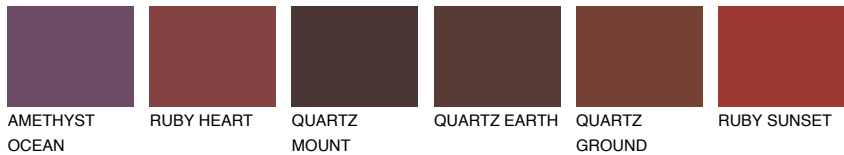

COLOUR DETAILS

DIAMOND MORNING

☀ 14%

Matching colours

COLOURS

INTENSE

For more information on plasters and paints, go to www.ceresit.ee

*The presented colours refer to plasters and paints offered by Ceresit. Due to the use of digital techniques, the presented colours might not represent the original ones, thus they cannot be considered as a reliable colour presentation. We recommend checking the authentic colour samples.