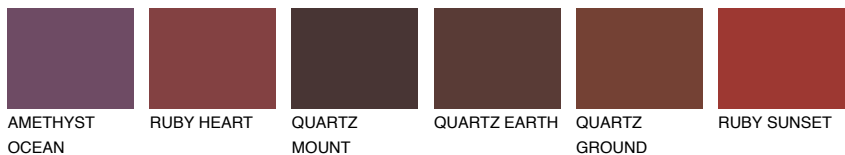

DIAMOND MORNING

☀ 14%

Matching colours

COLOURS

INTENSE

For more information on plasters and paints, go to www.ceresit.ee

*The presented colours refer to plasters and paints offered by Ceresit. Due to the use of digital techniques, the presented colours might not represent the original ones, thus they cannot be considered as a reliable colour presentation. We recommend checking the authentic colour samples.