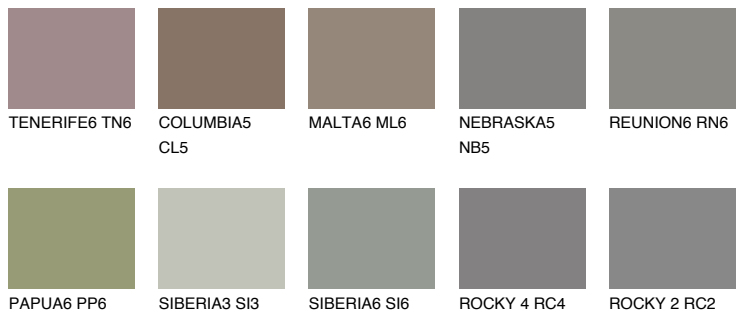

DIAMOND MORNING

☀ 14%

Matching colours

COLOURS

INTENSE

For more information on plasters and paints, go to www.ceresit.ee

*The presented colours refer to plasters and paints offered by Ceresit. Due to the use of digital techniques, the presented colours might not represent the original ones, thus they cannot be considered as a reliable colour presentation. We recommend checking the authentic colour samples.