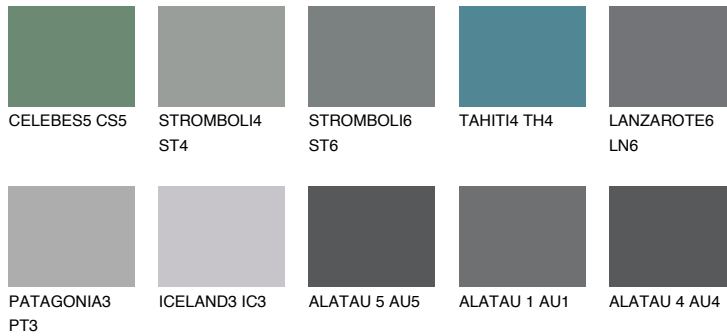

COLOUR DETAILS

DIAMOND NIGHT

5%

Matching colours

COLOURS

INTENSE

For more information on plasters and paints, go to www.ceresit.ee

*The presented colours refer to plasters and paints offered by Ceresit. Due to the use of digital techniques, the presented colours might not represent the original ones, thus they cannot be considered as a reliable colour presentation. We recommend checking the authentic colour samples.