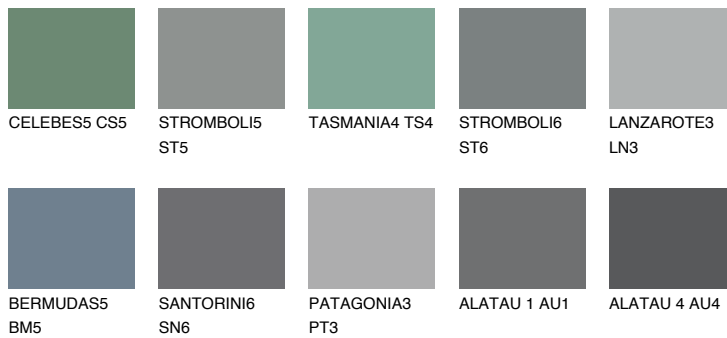

DIAMOND SHADOW

11%

Matching colours

COLOURS

INTENSE

For more information on plasters and paints, go to www.ceresit.ee

*The presented colours refer to plasters and paints offered by Ceresit. Due to the use of digital techniques, the presented colours might not represent the original ones, thus they cannot be considered as a reliable colour presentation. We recommend checking the authentic colour samples.