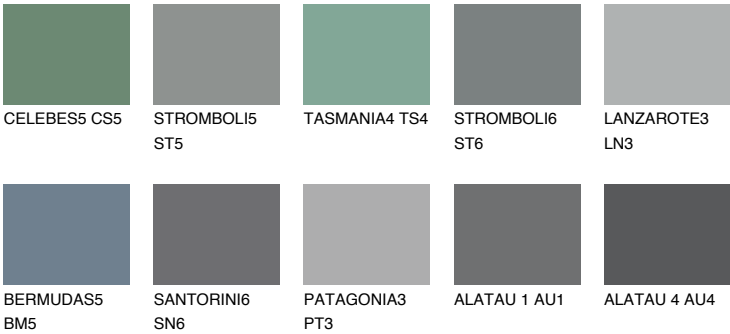

DIAMOND SHADOW

☀ 11%

Matching colours

COLOURS

INTENSE

For more information on plasters and paints, go to www.ceresit.ee

*The presented colours refer to plasters and paints offered by Ceresit. Due to the use of digital techniques, the presented colours might not represent the original ones, thus they cannot be considered as a reliable colour presentation. We recommend checking the authentic colour samples.