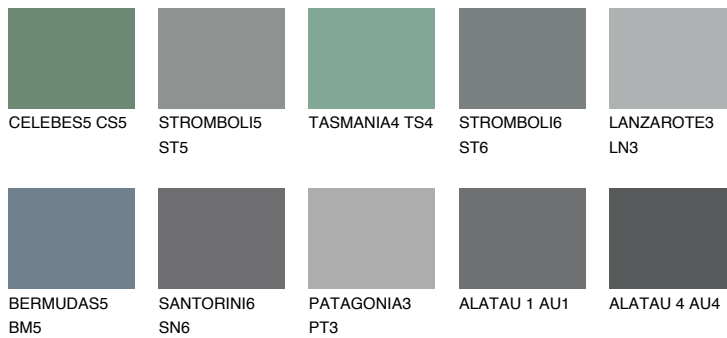

DIAMOND SHADOW

☀ 11%

Matching colours

COLOURS

INTENSE

For more information on plasters and paints, go to www.ceresit.ee

*The presented colours refer to plasters and paints offered by Ceresit. Due to the use of digital techniques, the presented colours might not represent the original ones, thus they cannot be considered as a reliable colour presentation. We recommend checking the authentic colour samples.