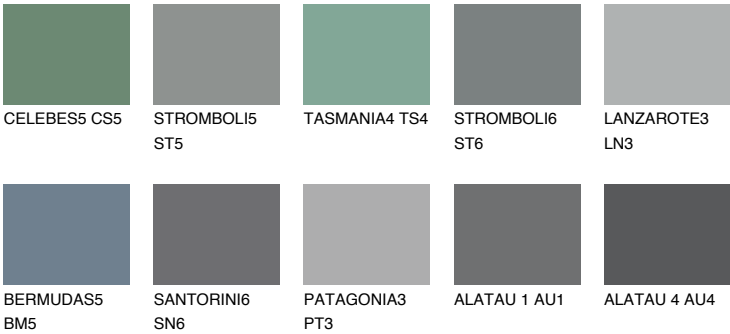

## DIAMOND SHADOW

☾ 11%

### Matching colours

#### COLOURS

#### INTENSE

For more information on plasters and paints, go to [www.ceresit.ee](http://www.ceresit.ee)

\*The presented colours refer to plasters and paints offered by Ceresit. Due to the use of digital techniques, the presented colours might not represent the original ones, thus they cannot be considered as a reliable colour presentation. We recommend checking the authentic colour samples.