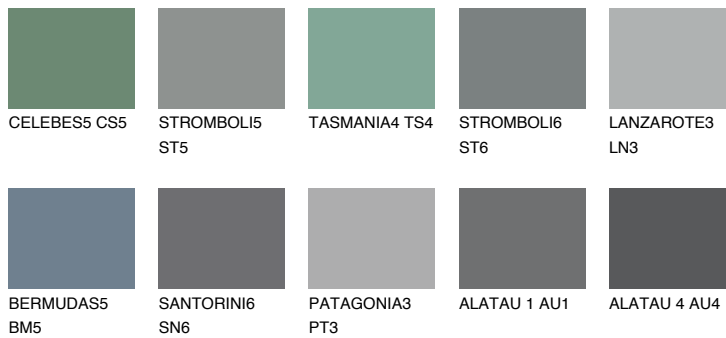

DIAMOND SHADOW

☀ 11%

Matching colours

COLOURS

INTENSE

For more information on plasters and paints, go to www.ceresit.ee

*The presented colours refer to plasters and paints offered by Ceresit. Due to the use of digital techniques, the presented colours might not represent the original ones, thus they cannot be considered as a reliable colour presentation. We recommend checking the authentic colour samples.