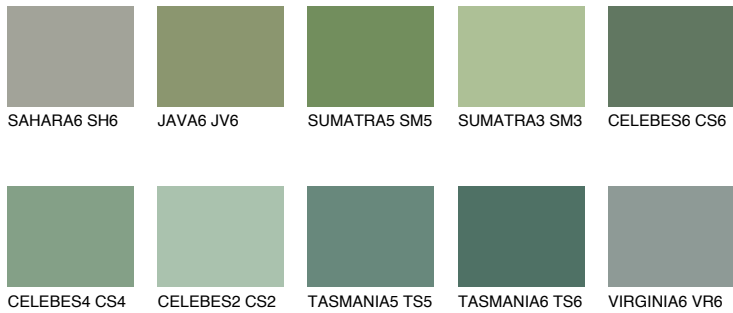

# COLOUR DETAILS

## EMERALD FIELD

14%

### Matching colours

#### COLOURS