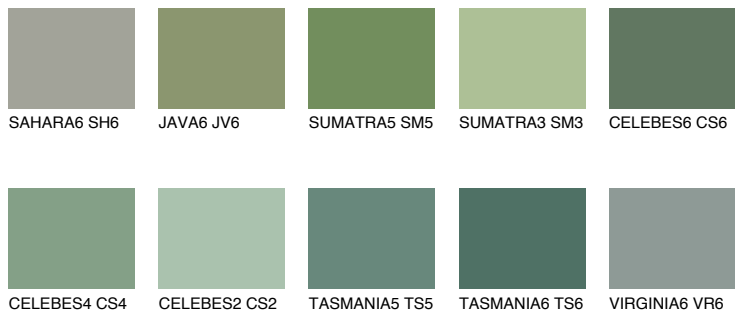

# COLOUR DETAILS

## EMERALD FIELD

14%

### Matching colours

#### COLOURS