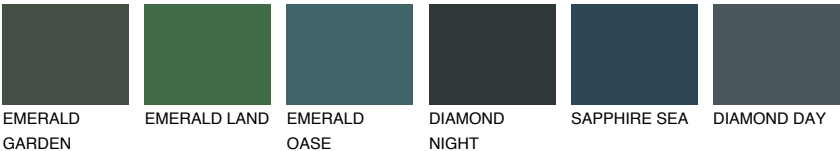

EMERALD FIELD

14%

Matching colours

COLOURS

INTENSE

For more information on plasters and paints, go to www.ceresit.ee

*The presented colours refer to plasters and paints offered by Ceresit. Due to the use of digital techniques, the presented colours might not represent the original ones, thus they cannot be considered as a reliable colour presentation. We recommend checking the authentic colour samples.