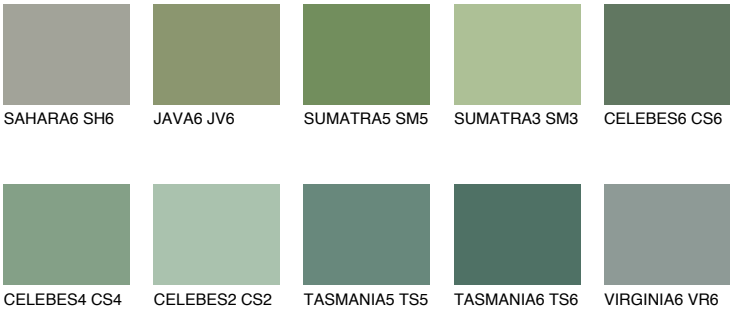

EMERALD FIELD

14%

Matching colours

COLOURS

INTENSE

For more information on plasters and paints, go to www.ceresit.ee

*The presented colours refer to plasters and paints offered by Ceresit. Due to the use of digital techniques, the presented colours might not represent the original ones, thus they cannot be considered as a reliable colour presentation. We recommend checking the authentic colour samples.