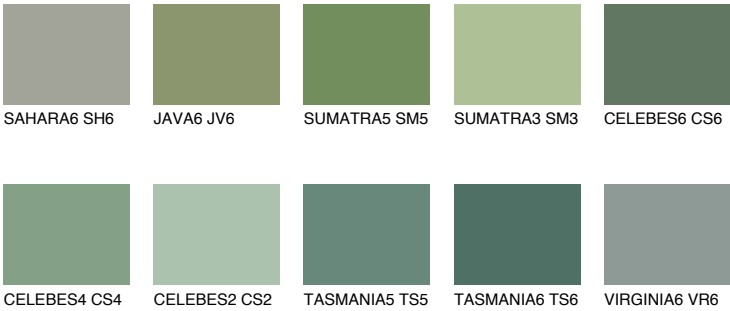

## EMERALD FIELD

14%

### Matching colours

#### COLOURS

#### INTENSE

For more information on plasters and paints, go to [www.ceresit.ee](http://www.ceresit.ee)

\*The presented colours refer to plasters and paints offered by Ceresit. Due to the use of digital techniques, the presented colours might not represent the original ones, thus they cannot be considered as a reliable colour presentation. We recommend checking the authentic colour samples.