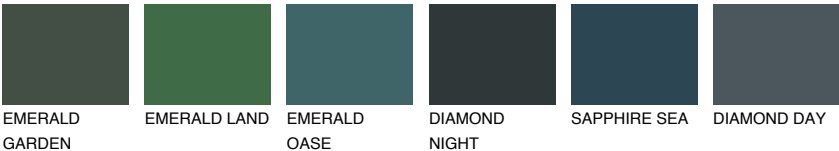

EMERALD FIELD

14%

Matching colours

COLOURS

INTENSE

For more information on plasters and paints, go to www.ceresit.ee

*The presented colours refer to plasters and paints offered by Ceresit. Due to the use of digital techniques, the presented colours might not represent the original ones, thus they cannot be considered as a reliable colour presentation. We recommend checking the authentic colour samples.