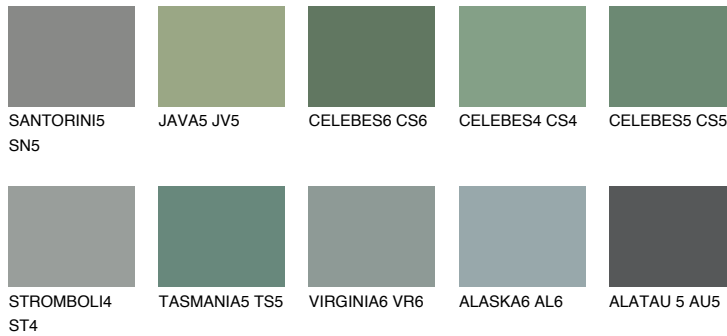

EMERALD GARDEN

9%

Matching colours

COLOURS

INTENSE

For more information on plasters and paints, go to www.ceresit.ee

*The presented colours refer to plasters and paints offered by Ceresit. Due to the use of digital techniques, the presented colours might not represent the original ones, thus they cannot be considered as a reliable colour presentation. We recommend checking the authentic colour samples.