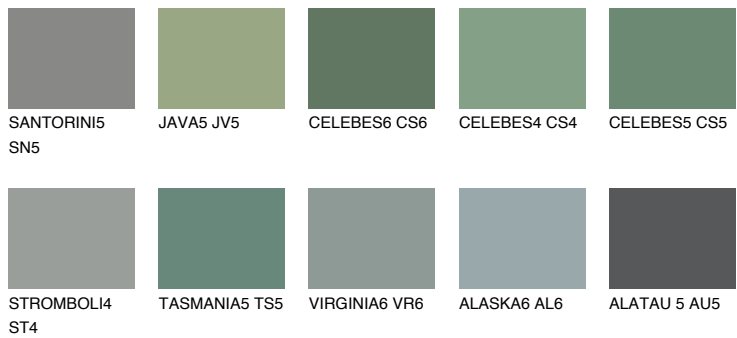

## EMERALD GARDEN

9%

### Matching colours

#### COLOURS

#### INTENSE

For more information on plasters and paints, go to [www.ceresit.ee](http://www.ceresit.ee)

\*The presented colours refer to plasters and paints offered by Ceresit. Due to the use of digital techniques, the presented colours might not represent the original ones, thus they cannot be considered as a reliable colour presentation. We recommend checking the authentic colour samples.