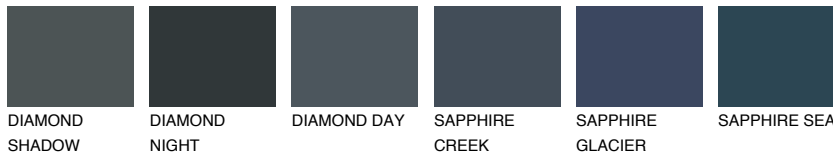

EMERALD GARDEN

9%

Matching colours

COLOURS

INTENSE

For more information on plasters and paints, go to www.ceresit.ee

*The presented colours refer to plasters and paints offered by Ceresit. Due to the use of digital techniques, the presented colours might not represent the original ones, thus they cannot be considered as a reliable colour presentation. We recommend checking the authentic colour samples.